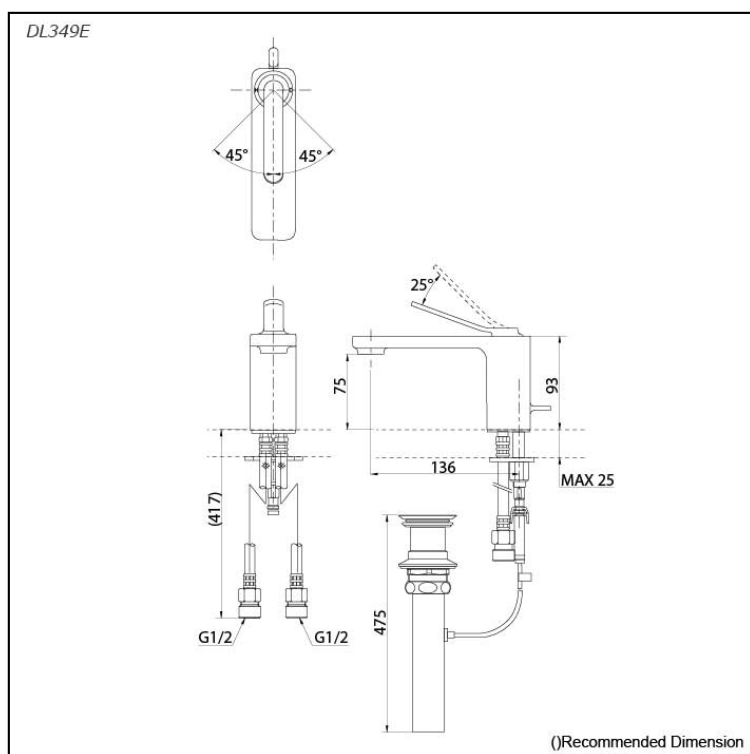

RENESSE
Single Lever Lavatory Faucet
(w/ Pop-up Waste)

Features

- Embrace stylish design with the Renesse Suite, featuring modern elegance that elevates any space.
- Discover our diverse range of accessories designed to enhance your bathroom space. These essential components offer flexibility and style, ensuring seamless integration and functionality for any design.

Specifications

Finish: Nickel Chrome

Water Pressure: 0.05MPa~0.75MPa

Parts description

- **DL349E**
Single Lever Lavatory Faucet
(w/ Pop-up Waste)

Flow Rate

DL349E