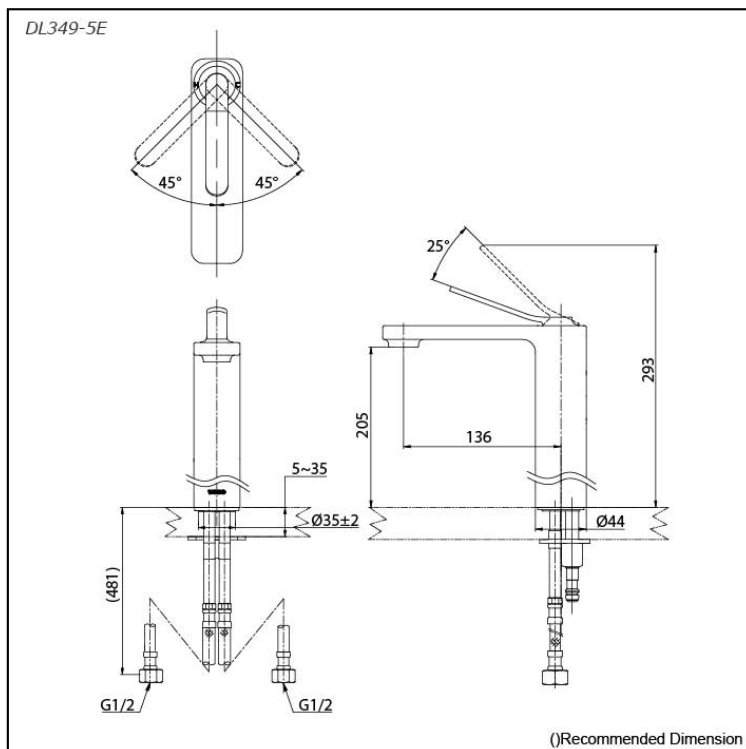

RENESSE
Single Lever Lavatory Faucet
(w/o Pop-up Waste)

Features

- Embrace stylish design with the Renesse Suite, featuring modern elegance that elevates any space.
- Discover our diverse range of accessories designed to enhance your bathroom space. These essential components offer flexibility and style, ensuring seamless integration and functionality for any design.
- TOTO's ECOCAP Technology: More Jet, Less Water.

Specifications

Finish: Nickel Chrome
Material: Brass
Water Pressure: 0.05MPa~0.75MPa

Parts description

- **DL349-5E**
Single Lever Lavatory Faucet
(w/o Pop-up Waste)

Flow Rate

DL349-5E