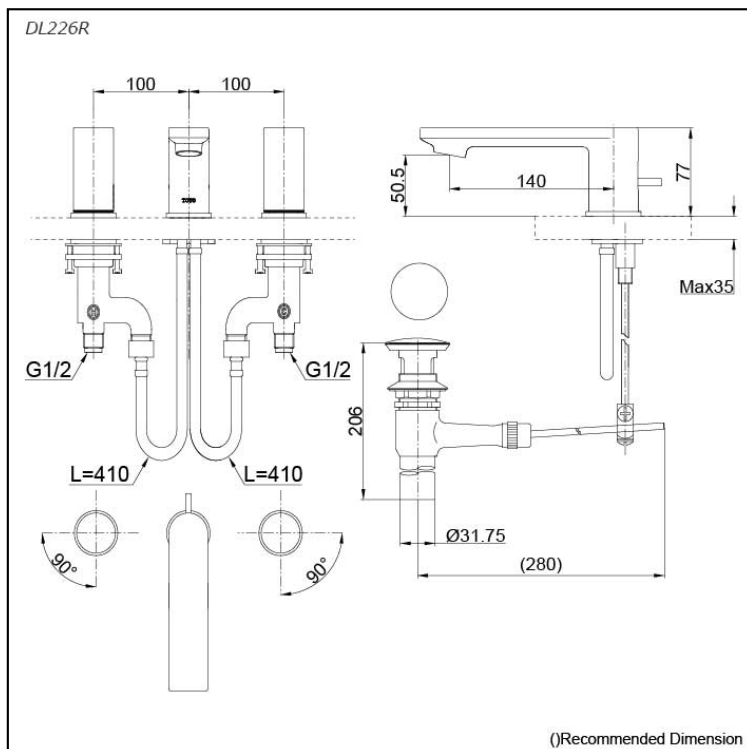

CI CONTEMPORARY
2 Handle Lavatory Faucet (w/ Pop-Up Waste)
(3 Holes)

Features

- The Contemporary collections encapsulate beauty and versatility in one harmonious form. They are perfectly suitable for private homes, as well as commercial spaces.
- TOTO's ECOCAP Technology: More Jet, Less Water.

Specifications

Finish: Chrome
Material: Brass
Water Pressure: 0.05MPa~0.75MPa

Parts description

- **DL226**
2 Handle Lavatory Faucet
(w/ Pop-Up Waste)

Flow Rate

DL226R