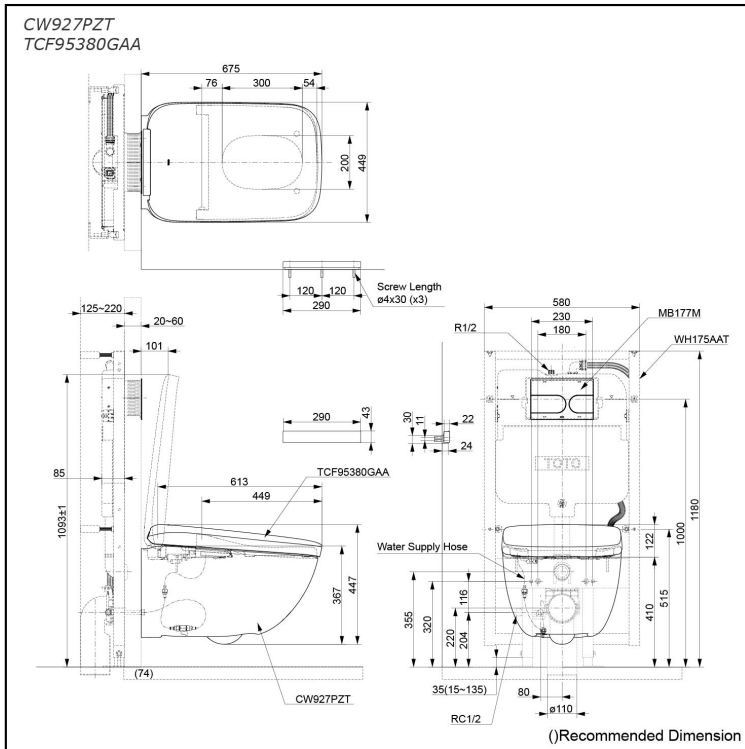

Specifications

Flush system:	TORNADO FLUSH
Water Use:	4.5L / 3.0L
Rough-in:	H=220 mm
Bowl Shape:	Elongated
Water Pressure:	0.05MPa-0.75MPa
Power Rating:	220-240V, 50/60Hz, 834-845W
Length of Power Cord:	0.5 m
Material:	Bowl -Vitreous China Seat & Cover -Plastic Remote Controller -Aluminium
Size:	449Wx675Dx447H mm

Parts description

- **CW927PZT**
Water Closet Bowl (P-Trap)
(Rough-in 220)
- **TCF95380GAA**
WASHLET unit
- **WH175AAT**
Concealed Cisten w/Frame
- **MB177M**
Flush Panel

Colors

White (#NW1)

Important Note