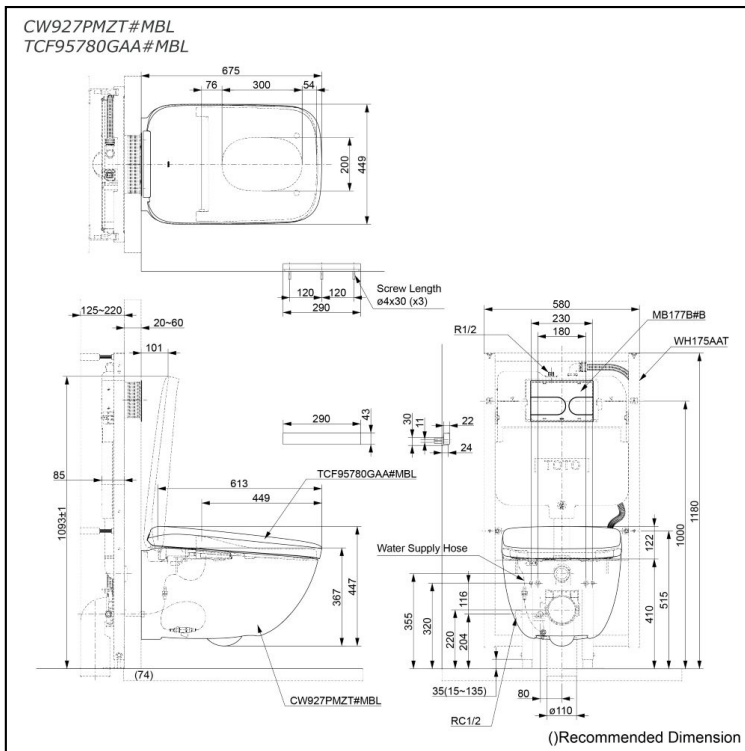

Colors

Matte Black (#MBL)