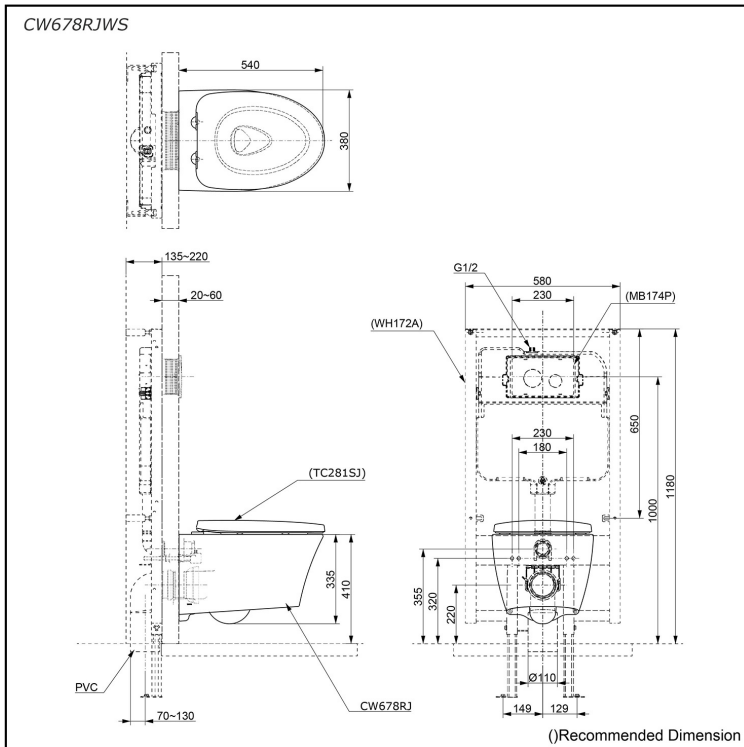

WALL HUNG TOILET

Features

- Introducing CEFIONTECT Technology: where super smooth surfaces and ion barrier glazing redefine cleanliness for every bathroom fixture.
- Experience the future of cleanliness with TORNADO FLUSH - Less water, powerful streams, 360-degree clean.
- Explore the seamless, easy-clean perfection of RIMLESS DESIGN.
- Experience unparalleled WATER SAVING efficiency paired with powerful flushing action.

Specifications

Flush system:	TORNADO FLUSH
Water Use:	4.5L / 3L
Rough-in:	H=220 mm
Bowl Shape:	Elongated
Water Pressure:	0.05MPa~0.75MPa
Size:	380Wx540Dx335H mm

Parts description

Seat & Cover is **not included**.

- **CW678RJWS**
Elongated Wall Hung Closet Bowl (P-Trap)
(Rough-in 220)

Optional Parts

- TC281SJ
Soft close Seat & Cover
- WH172A
Concealed Cistern w/Frame
- MB174P
Flush Panel

NOTE

- **DO NOT COUPLE THIS WC WITH FLUSH VALVE**
- **Actual Seat & Cover may differ from the image above**