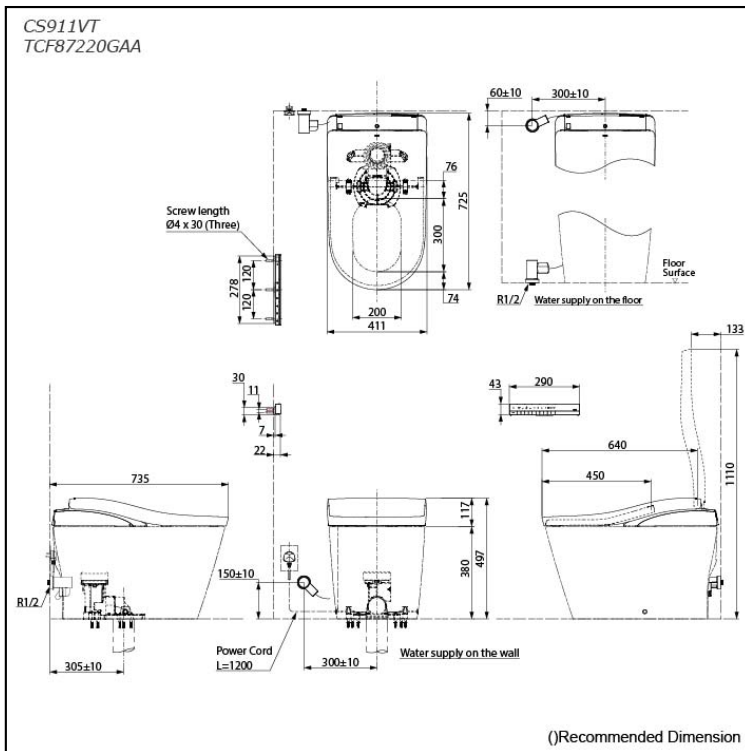

NEOREST LS Luxurious Smart Toilet

Features

- Introducing CEFIONTECT Technology: where super smooth surfaces and ion barrier glazing redefine cleanliness for every bathroom fixture.
- Experience the future of cleanliness with TORNADO FLUSH - Less water, powerful streams, 360-degree clean.
- EWATER+ not only keeps toilet bowl and nozzle clean by preventing bacterial with sanitizing effect but is also sprayed under the seat to prevent other accumulated waste, ensures a long-lasting cleanliness
- Harness the power of PREMIST - a fine mist to repel dirt, ensuring a consistently clean toilet experience.
- Explore the seamless, easy-clean perfection of RIMLESS DESIGN.
- Discover Gentle Cleaning with AIR-IN WONDERWAVE - Eco-Friendly Comfort and Care.
- Experience unparalleled WATER SAVING efficiency paired with powerful flushing action.
- Simplify Your Routine - Effortless Automatic Operation: Seat & Lid opens, closes, and Toilet flushes with sensor ease
- Keep your bathroom fresh with the Auto Powerful DEODORIZER - it activates after every use to ensure a clean, odor-free environment.
- Luxuriate in the comfort of a HEATED SEAT with customizable temperature control
- Gentle Warmth, Perfectly Personalized - Adjustable WARM AIR DRYING
- Hybrid Ecology System: Optimal Water Efficiency with Dynamic Performance.
- Self-cleaning wand for ultimate convenience.

Specifications

Flush system:	TORNADO FLUSH
Water Use:	3.8L / 3.0L
Rough-in:	305 mm
Bowl Shape:	D-Shape
Water Pressure:	0.05MPa~0.75MPa
Power Rating:	220~240V, 50/60Hz, 835~863W
Length of Power Cord:	1.2 m
Material:	Bowl -Vitreous China Seat & Cover -Plastic Remote Controller -Aluminium
Size:	411Wx725Dx497H mm

Parts description

- **CS911VT**
  Water Closet Bowl (S-Trap)
  (Rough-in 305)
- **TCF87220GAA**
  WASHLET unit

Optional Parts

- T53P100VR
  Floor Flange

Colors

- White (#NW1)
- Black
  - WASHLET Frame Cover
  - Remote Controller