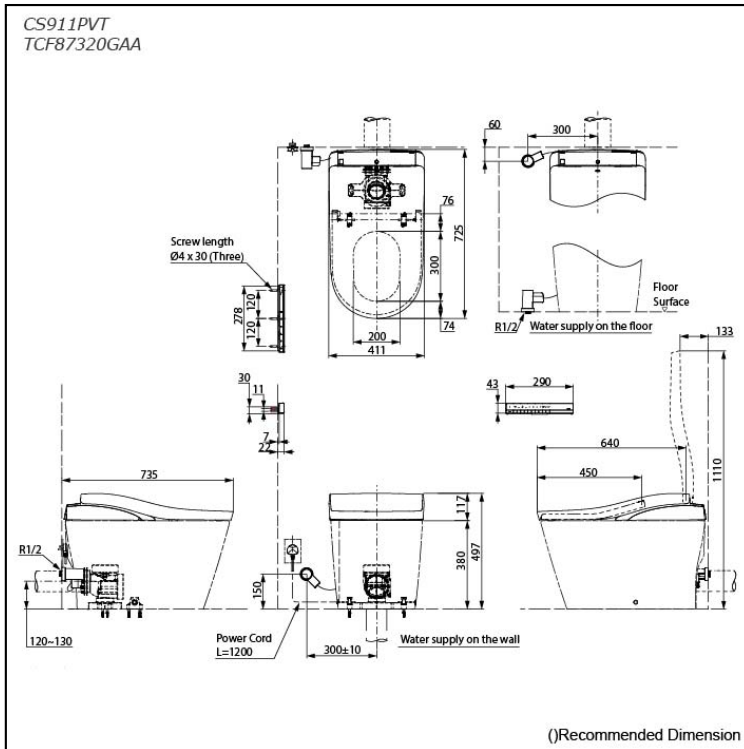

NEOREST LS Luxurious Smart Toilet

Features

- Introducing CEFIONTECT Technology: where super smooth surfaces and ion barrier glazing redefine cleanliness for every bathroom fixture.
- Experience the future of cleanliness with TORNADO FLUSH - Less water, powerful streams, 360-degree clean.
- EWATER+ not only keeps toilet bowl and nozzle clean by preventing bacterial with sanitizing effect but is also sprayed under the seat to prevent other accumulated waste, ensures a long-lasting cleanliness
- Harness the power of PREMIST - a fine mist to repel dirt, ensuring a consistently clean toilet experience.
- Explore the seamless, easy-clean perfection of RIMLESS DESIGN.
- Discover Gentle Cleaning with AIR-IN WONDERWAVE - Eco-Friendly Comfort and Care.
- Experience unparalleled WATER SAVING efficiency paired with powerful flushing action.
- Simplify Your Routine - Effortless Automatic Operation: Seat & Lid opens, closes, and Toilet flushes with sensor ease
- Keep your bathroom fresh with the Auto Powerful DEODORIZER - it activates after every use to ensure a clean, odor-free environment.
- Luxuriate in the comfort of a HEATED SEAT with customizable temperature control
- Gentle Warmth, Perfectly Personalized - Adjustable WARM AIR DRYING
- Hybrid Ecology System: Optimal Water Efficiency with Dynamic Performance.
- Self-cleaning wand for ultimate convenience.

Specifications

Flush system:	TORNADO FLUSH
Water Use:	4.5L / 3.0L
Rough-in:	120~130 mm
Bowl Shape:	D-Shape
Water Pressure:	0.05MPa~0.75MPa
Power Rating:	220~240V, 50/60Hz, 835~863W
Length of Power Cord:	1.2 m
Material:	Bowl -Vitreous China Seat & Cover -Plastic Remote Controller -Aluminium
Size:	411Wx725Dx497H mm

Parts description

- CS911PVT
  Water Closet Bowl (P-Trap)
  (Rough-in 120~130)
- TCF87320GAA
  WASHLET unit

Colors

- White (#NW1)
- Nickel
  - WASHLET Frame Cover
  - Remote Controller