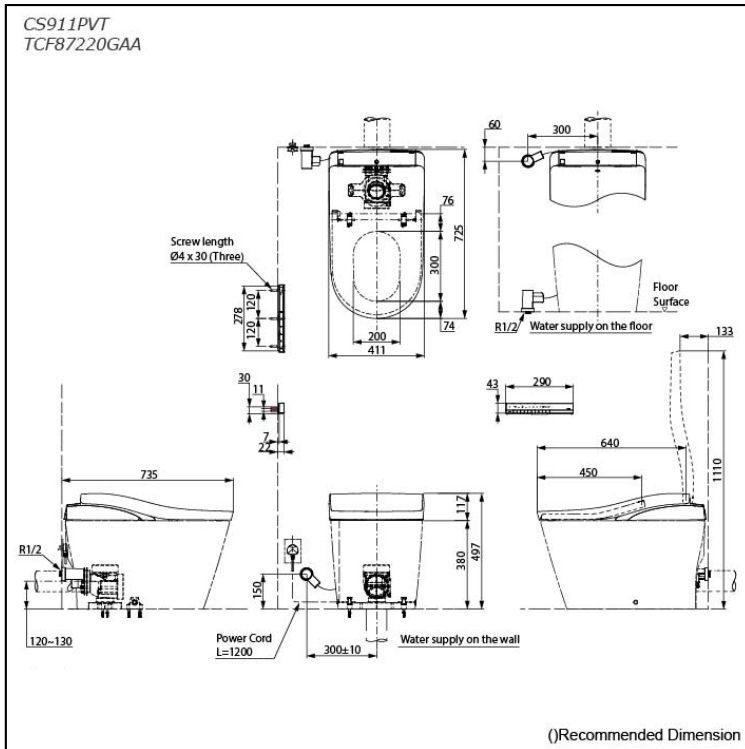

NEOREST LS Luxurious Smart Toilet

Features

- Introducing CEFIONTECT Technology: where super smooth surfaces and ion barrier glazing redefine cleanliness for every bathroom fixture.
- Experience the future of cleanliness with TORNADO FLUSH - Less water, powerful streams, 360-degree clean.
- EWATER+ not only keeps toilet bowl and nozzle clean by preventing bacterial with sanitizing effect but is also sprayed under the seat to prevent other accumulated waste, ensures a long-lasting cleanliness
- Harness the power of PREMIST - a fine mist to repel dirt, ensuring a consistently clean toilet experience.
- Explore the seamless, easy-clean perfection of RIMLESS DESIGN.
- Discover Gentle Cleaning with AIR-IN WONDERWAVE - Eco-Friendly Comfort and Care.
- Experience unparalleled WATER SAVING efficiency paired with powerful flushing action.
- Simplify Your Routine - Effortless Automatic Operation: Seat & Lid opens, closes, and Toilet flushes with sensor ease
- Keep your bathroom fresh with the Auto Powerful DEODORIZER - it activates after every use to ensure a clean, odor-free environment.
- Luxuriate in the comfort of a HEATED SEAT with customizable temperature control
- Gentle Warmth, Perfectly Personalized - Adjustable WARM AIR DRYING
- Hybrid Ecology System: Optimal Water Efficiency with Dynamic Performance.
- Self-cleaning wand for ultimate convenience.

Specifications

Flush system:	TORNADO FLUSH
Water Use:	4.5L / 3.0L
Rough-in:	120~130 mm
Bowl Shape:	D-Shape
Water Pressure:	0.05MPa~0.75MPa
Power Rating:	220~240V, 50/60Hz, 835~863W
Length of Power Cord:	1.2 m
Material:	Bowl -Vitreous China Seat & Cover -Plastic Remote Controller -Aluminium
Size:	411Wx725Dx497H mm

Parts description

- **CS911PVT**
  Water Closet Bowl (P-Trap)
  (Rough-in 120~130)
- **TCF87220GAA**
  WASHLET unit

Colors

- White (#NW1)
- Black
  - WASHLET Frame Cover
  - Remote Controller