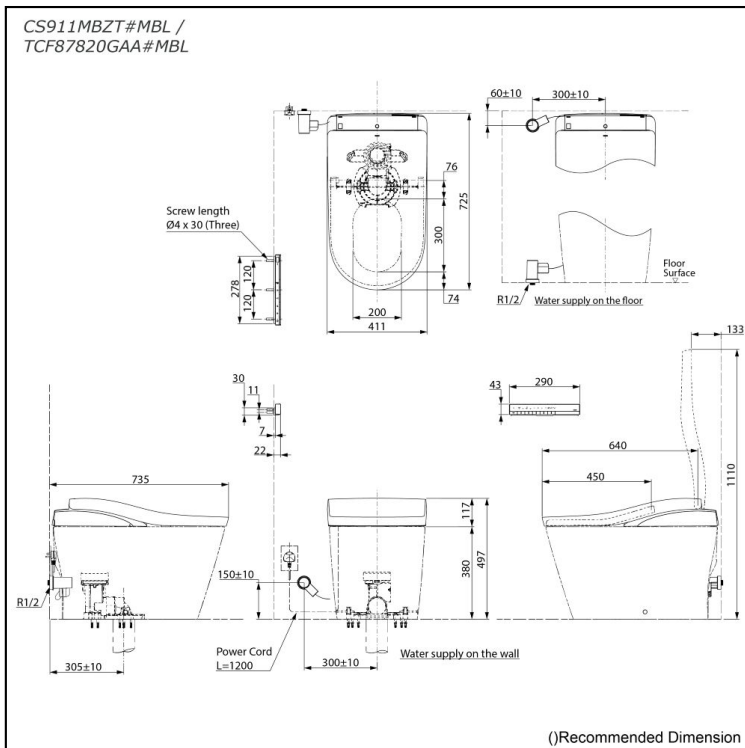

NEOREST LS Luxurious Smart Toilet

Features

- Introducing CEFIONTECT Technology: where super smooth surfaces and ion barrier glazing redefine cleanliness for every bathroom fixture.
- Experience the future of cleanliness with TORNADO FLUSH - Less water, powerful streams, 360-degree clean.
- EWATER+ not only keeps toilet bowl and nozzle clean by preventing bacterial with sanitizing effect but is also sprayed under the seat to prevent other accumulated waste, ensures a long-lasting cleanliness
- Harness the power of PREMIST - a fine mist to repel dirt, ensuring a consistently clean toilet experience.
- Explore the seamless, easy-clean perfection of RIMLESS DESIGN.
- Discover Gentle Cleaning with AIR-IN WONDERWAVE - Eco-Friendly Comfort and Care.
- Experience unparalleled WATER SAVING efficiency paired with powerful flushing action.
- Simplify Your Routine - Effortless Automatic Operation: Seat & Lid opens, closes, and Toilet flushes with sensor ease
- Keep your bathroom fresh with the Auto Powerful DEODORIZER - it activates after every use to ensure a clean, odor-free environment.
- Luxuriate in the comfort of a HEATED SEAT with customizable temperature control
- Gentle Warmth, Perfectly Personalized - Adjustable WARM AIR DRYING
- Hybrid Ecology System: Optimal Water Efficiency with Dynamic Performance.
- Self-cleaning wand for ultimate convenience.

Specifications

Flush system:	TORNADO FLUSH
Water Use:	3.8L / 3.0L
Rough-in:	305 mm
Bowl Shape:	D-Shape
Water Pressure:	0.05MPa~0.75MPa
Power Rating:	220~240V, 50/60Hz, 835~863W
Length of Power Cord:	1.2 m
Material:	Bowl -Vitreous China Seat & Cover -Plastic Remote Controller -Aluminium
Size:	411Wx725Dx497H mm

Parts description

- **CS911MBZT#MBL**
  Water Closet Bowl (S-Trap)
  (Rough-in 305)
- **TCF87820GAA#MBL**
  WASHLET unit

Optional Parts

- T53P100VR
  Floor Flange

Colors

Matte Black (#MBL)