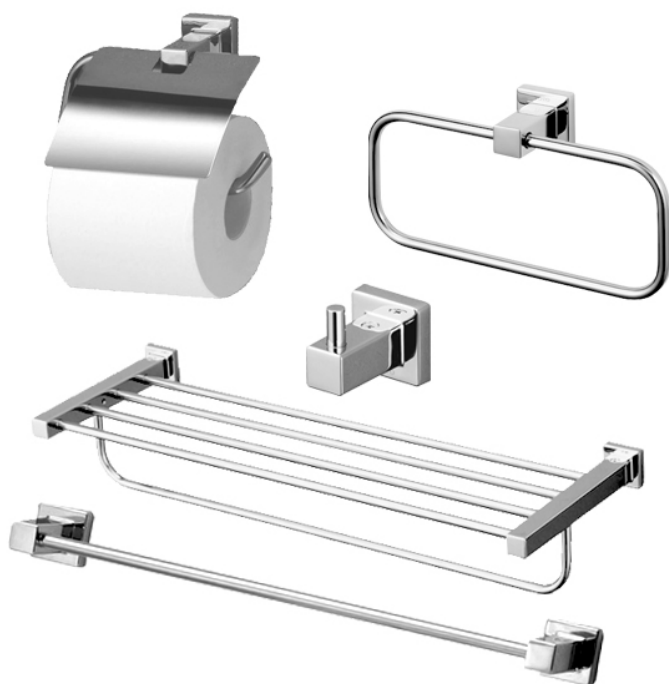

*L Selection
Accessories Set*

Features

Specifications

YH408RC:	165W x 55D x 83H mm
YTT408C:	229W x 55D x 99H mm
YTS408BC:	560W x 200D x 90H mm
YRH408C:	40W x 55D x 48H mm
YT408S6RC:	650W x 55D x 40H mm

Parts description

- **YH408RC**
Paper Holder
- **YTT408C**
Towel Ring
- **YTS408BC**
Towel Shelf
- **YRH408C**
Robe Hook
- **YT408S6RC**
Towel Bar