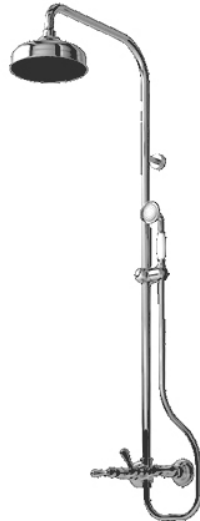

CURIO
Lever Handle Shower Column
w/ Hand Shower

Features

- Accentuated with detailed cross handles, the Curio series is a modern reinterpretation of classic design elements.

Specifications

Finish: Nickel Chrome
Water Pressure: 0.05MPa~0.75MPa

Parts description

- **TX492SCLZ**
Lever Handle Shower Column w/ Hand Shower