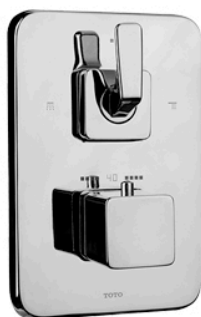

TOJA
 Thermostat Bath or Shower
 Mixer w/ Diverter & Stop Valve

Features

- Discover our diverse range of accessories designed to enhance your bathroom space. These essential components offer flexibility and style, ensuring seamless integration and functionality for any design.

Specifications

Water Pressure: 0.05Mpa ~ 0.75Mpa

Parts description

- **TX473STN**
 Thermostat Bath or Shower Mixer w/
 Diverter & Stop Valve