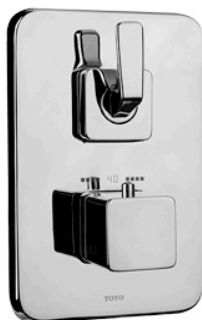

TOJA
 Thermostat Bath or Shower
 Mixer w/ Stop Valve

Features

- Discover our diverse range of accessories designed to enhance your bathroom space. These essential components offer flexibility and style, ensuring seamless integration and functionality for any design.

Specifications

Water Pressure: 0.05Mpa ~ 0.75Mpa

Parts description

- **TX451STN**
 Thermostat Bath or Shower Mixer w/ Stop Valve