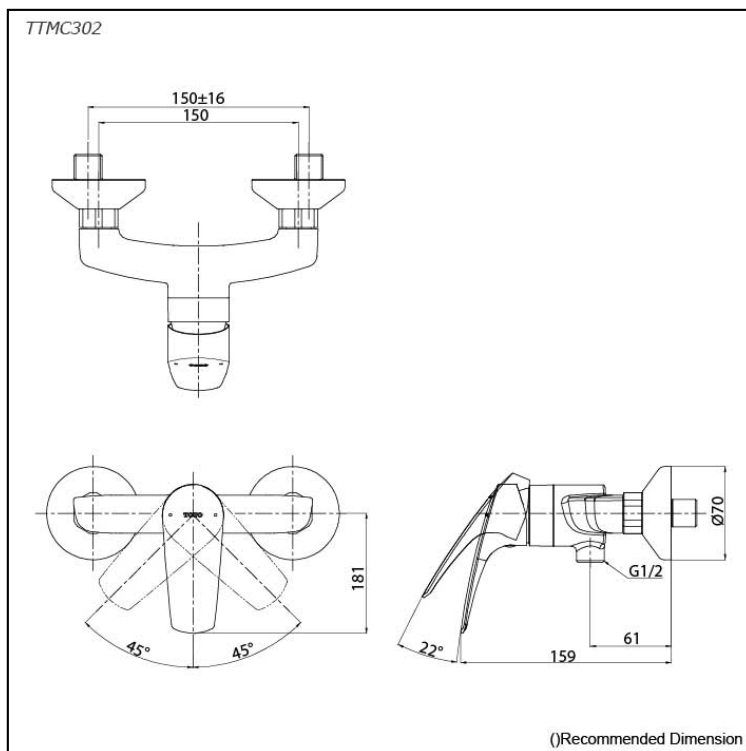

### Specifications

Water Pressure: 0.05MPa~0.75MPa

Finish: Nickel Chrome

Material: Brass

### Parts description

- **TTMC302**  
Exposed Single Lever Shower Mixer