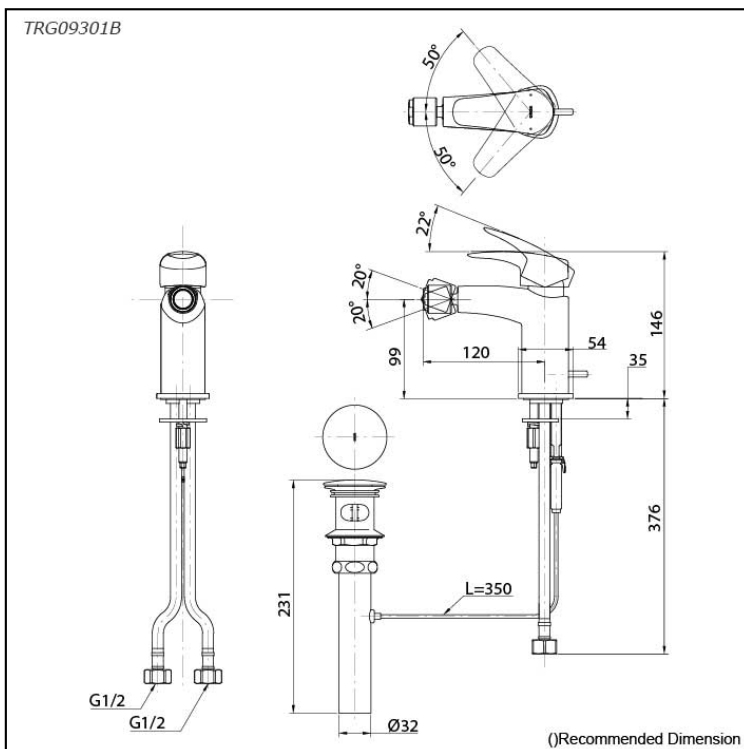

### Features

- Elevate your space with sacred elegance, transforming its ambiance. Inspired by the Torii Gate, this faucet's arched spout and columnar body represent a transition. Its versatile design, with highlighted edges, brings stately volume and a tranquil feel.
- Long-lasting Comfort: COMFORT GLIDE for Smooth Operation with TOTO's Original Cartridge.

### Specifications

Material: Brass  
Water Pressure: 0.05MPa~1.0MPa

### Parts description

- **TRG09301B**  
Bidet Faucet  
(w/ Pop-up Waste)

### Flow Rate

TRG09301B