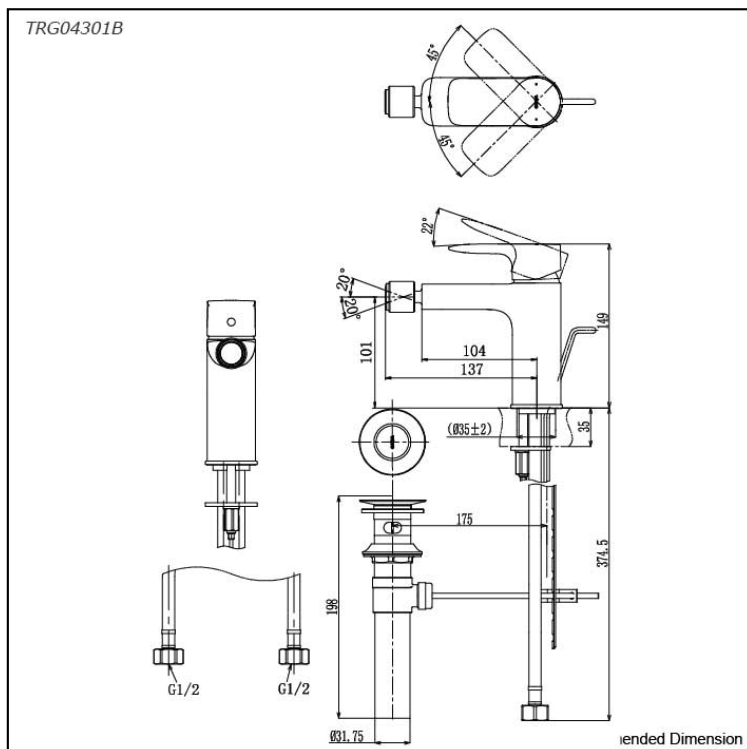

GA Series
Bidet Faucet
(w/ Pop-up Waste)

Features

- Refined elegance, versatile design. Experience the perfect balance of curves and edges in this faucet series. Simple yet sophisticated, its design complements a wide range of interiors, bringing a unique ambiance to any space.
- Long-lasting Comfort: COMFORT GLIDE for Smooth Operation with TOTO's Original Cartridge.

Specifications

Material: Brass
Water Pressure: 0.05MPa~1.0MPa

Parts description

- **TRG04301B**
Bidet Faucet (w/ Pop-up Waste)

Flow Rate

TRG04301B