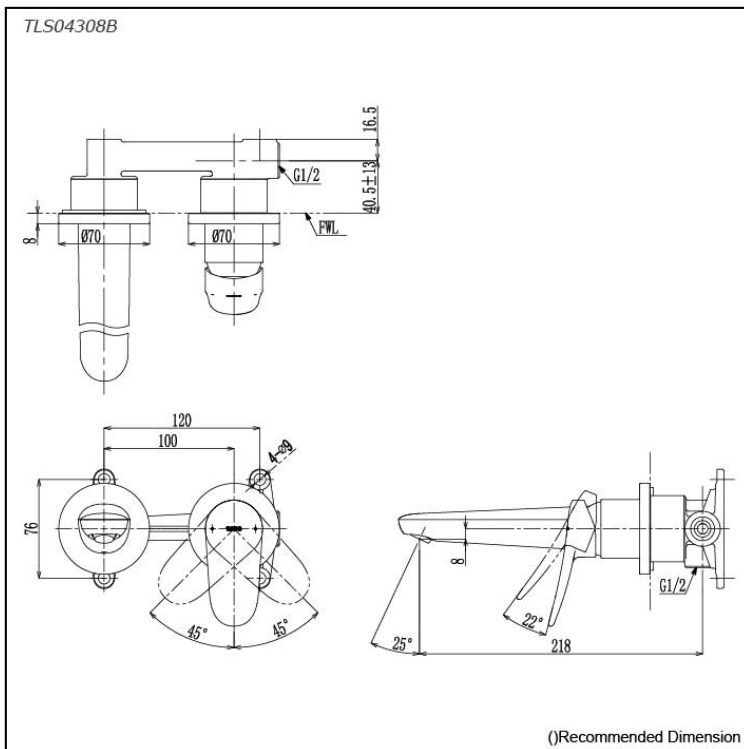

LF Series  
 Wall-Mount Single Lever Lavatory Faucet  
 (Short Spout) (w/o Pop-up Waste)

### Specifications

Finish: Chrome  
 Material: Brass  
 Water Pressure: 0.05MPa~1.0MPa

### Parts description

- **TLS04308B**  
 Wall-Mount Single Lever Lavatory Faucet  
 (Short Spout) w/o waste fitting

### Flow Rate

TLS04308B