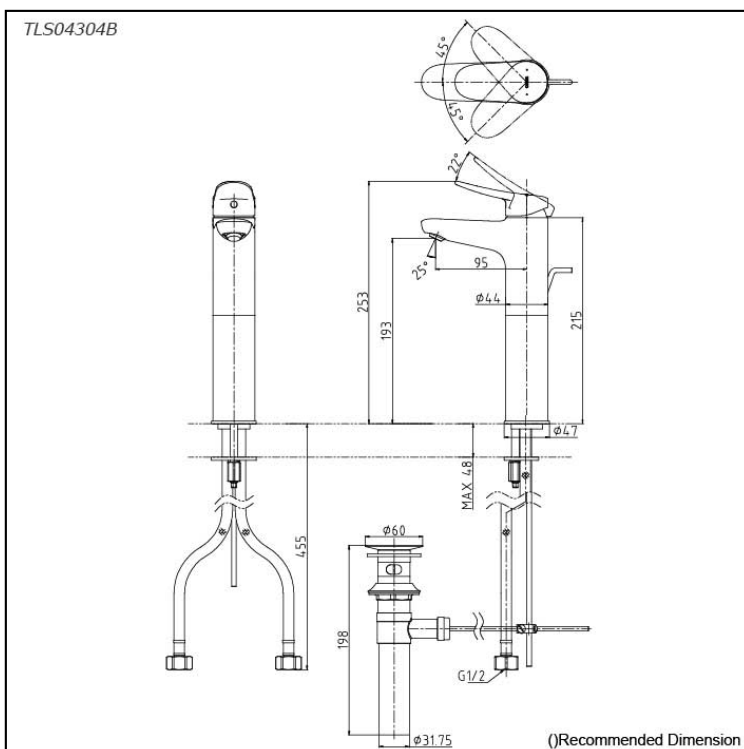

*LF Series
Single Lever Lavatory Faucet
(Semi-tall Vessel)
(w/ Pop-up Waste)*

Features

- Discover a powerful presence in a compact form, featuring a flexible handle that combines functionality with a sleek, modern aesthetic.
- High corrosion resistance plating.
- TOTO original cartridge for smooth control

Specifications

Finish: Chrome
Material: Brass
Water Pressure: 0.05MPa~1.0MPa

Parts description

- **TLS04304B**
Single Lever Lavatory Faucet (Semi-tall Vessel) (w/ Pop-up Waste)

Flow Rate

TLS04304B