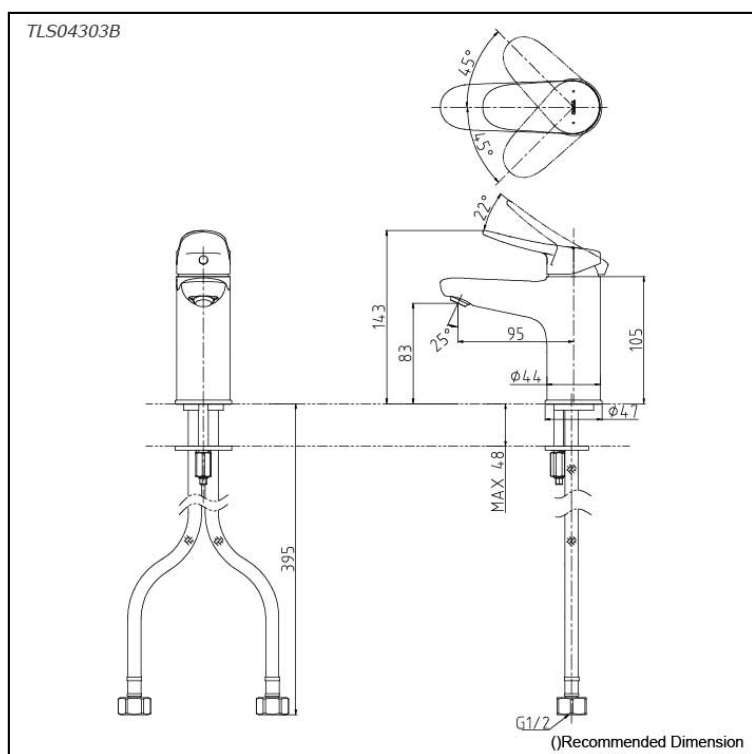

### Specifications

Finish: Chrome  
Material: Brass  
Water Pressure: 0.05MPa~1.0MPa

### Parts description

- **TLS04303B**  
Single Lever Lavatory Faucet (w/o Pop-up Waste)

### Flow Rate

TLS04303B