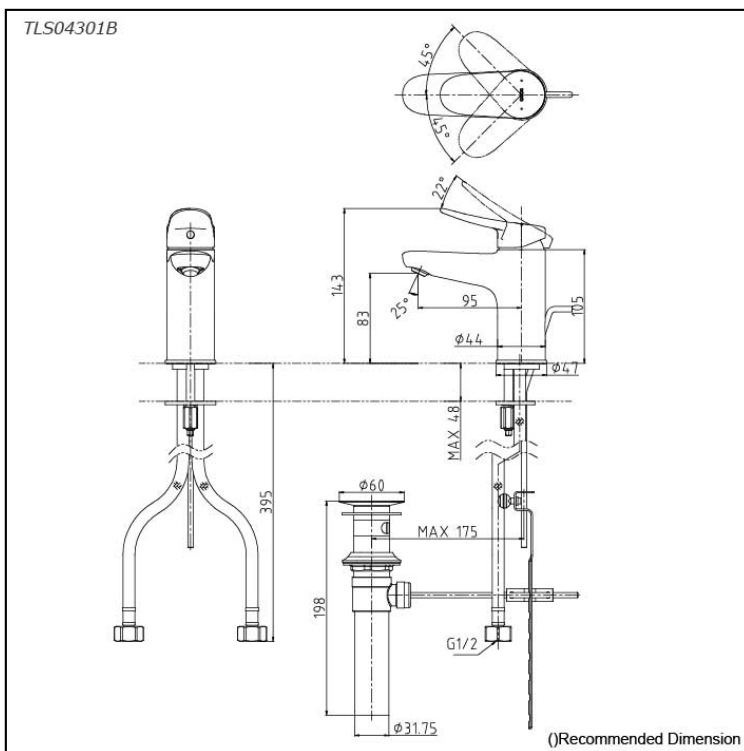

*LF Series
Single Lever Lavatory Faucet
(w/ Pop-up Waste)*

Features

- Discover a powerful presence in a compact form, featuring a flexible handle that combines functionality with a sleek, modern aesthetic.
- High corrosion resistance plating.
- TOTO original cartridge for smooth control

Specifications

Finish: Chrome
Material: Brass
Water Pressure: 0.05MPa~1.0MPa

Parts description

- **TLS04301B**
Single Lever Lavatory Faucet (w/ Pop-up Waste)

Flow Rate

TLS04301B