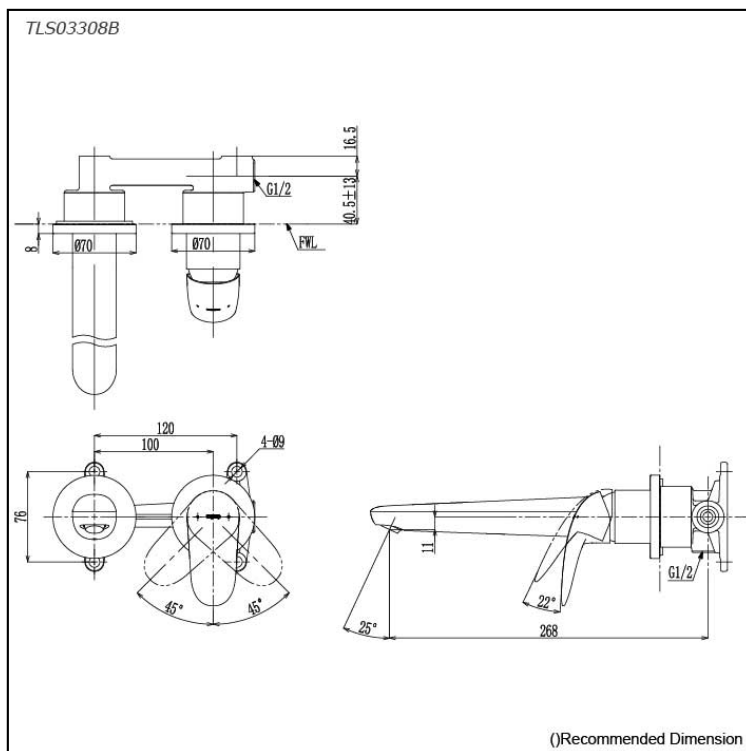

LC Series
 Wall-Mount Single Lever Lavatory Faucet
 (Long Spout) (w/o Pop-up Waste)

Features

- Experience the beauty of flowing curves, where a lovingly designed handle enhances both aesthetics and comfort for enduring use.
- High corrosion resistance plating.
- TOTO original cartridge for smooth control

Specifications

Finish: Chrome
 Material: Brass
 Water Pressure: 0.05MPa~1.0MPa

Parts description

- **TLS03308B**
 Wall-Mount Single Lever Lavatory Faucet
 (Long Spout) w/o waste fitting

Flow Rate

TLS03308B