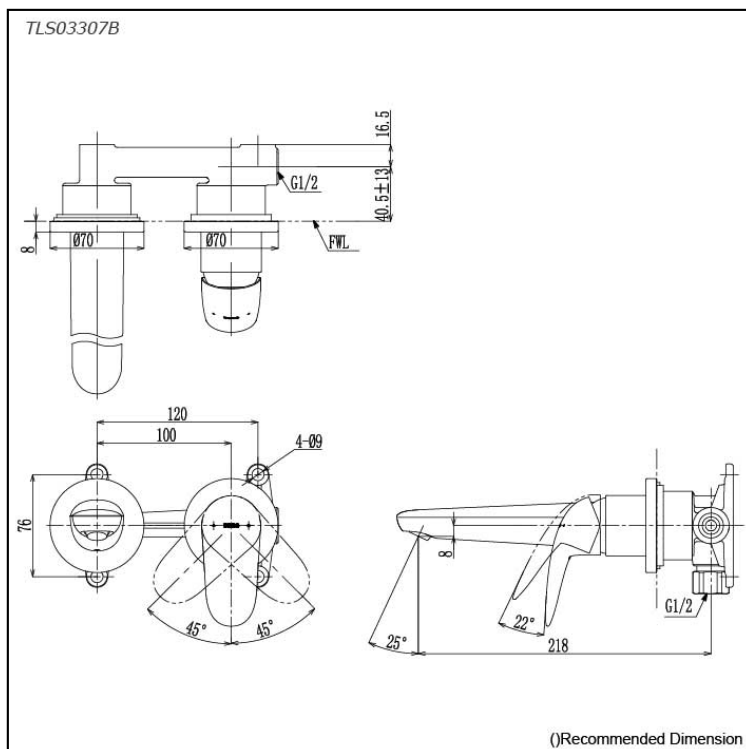

LC Series
 Wall-Mount Single Lever Lavatory Faucet
 (Short Spout) (w/o Pop-up Waste)

Features

- Experience the beauty of flowing curves, where a lovingly designed handle enhances both aesthetics and comfort for enduring use.
- High corrosion resistance plating.
- TOTO original cartridge for smooth control

Specifications

Finish: Chrome
 Material: Brass
 Water Pressure: 0.05MPa~1.0MPa

Parts description

- **TLS03307B**
 Wall-Mount Single Lever Lavatory Faucet
 (Short Spout) w/o waste fitting

Flow Rate

TLS03307B