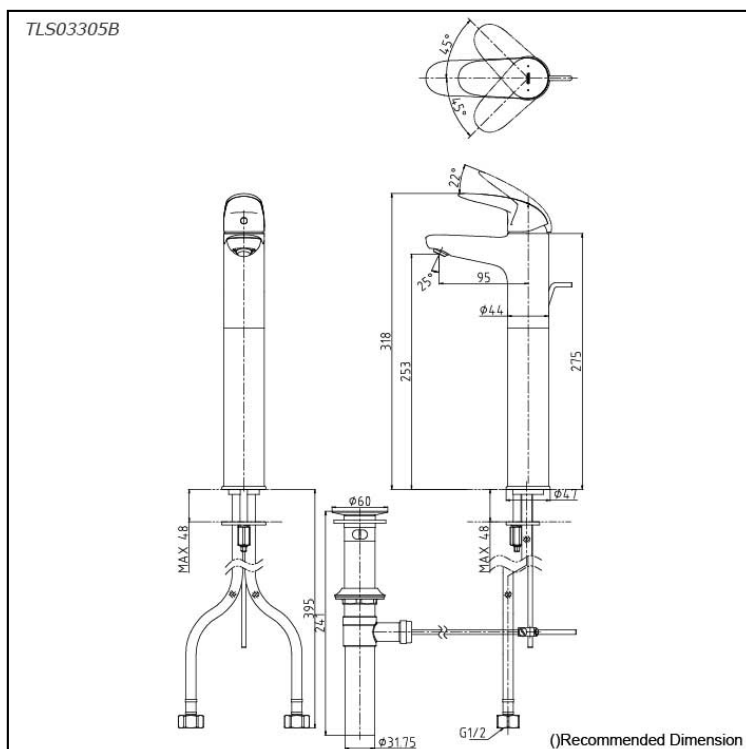

LC Series
Single Lever Lavatory Faucet
(Tall Vessel)
(w/ Pop-up Waste)

Features

- Experience the beauty of flowing curves, where a lovingly designed handle enhances both aesthetics and comfort for enduring use.
- High corrosion resistance plating.
- TOTO original cartridge for smooth control

Specifications

Finish: Chrome
Material: Brass
Water Pressure: 0.05MPa~1.0MPa

Parts description

- **TLS03305B**
Single Lever Lavatory Faucet(Tall Vessel)
(w/ Pop-up Waste)

Flow Rate

TLS03305B