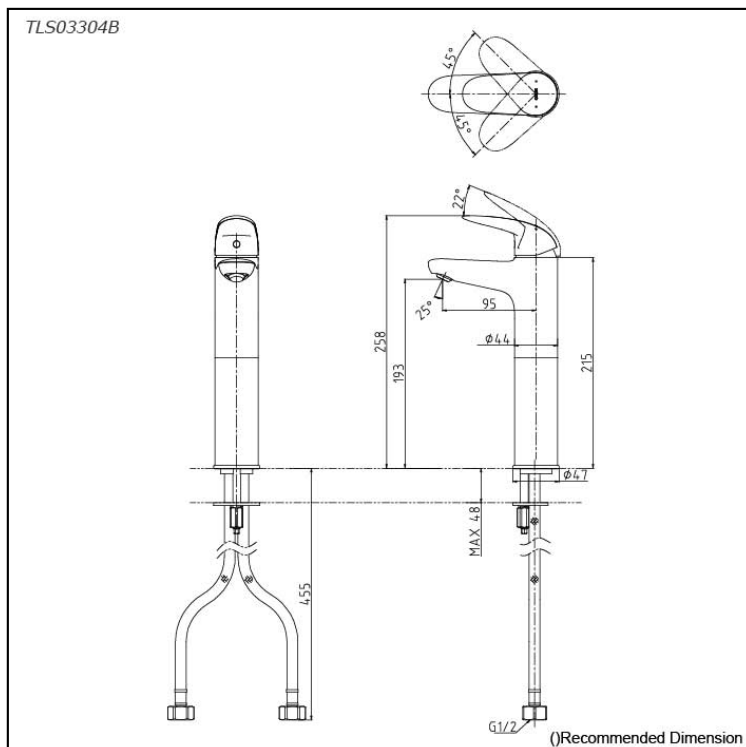

LC Series
Single Lever Lavatory Faucet
(Semi-tall Vessel)
(w/o Pop-up Waste)

Features

- Experience the beauty of flowing curves, where a lovingly designed handle enhances both aesthetics and comfort for enduring use.
- High corrosion resistance plating.
- TOTO original cartridge for smooth control

Specifications

Finish: Chrome
Material: Brass
Water Pressure: 0.05MPa~1.0MPa

Parts description

- **TLS03304B**
Single Lever Lavatory Faucet (Semi-tall Vessel) (w/o Pop-up Waste)

Flow Rate

TLS03304B