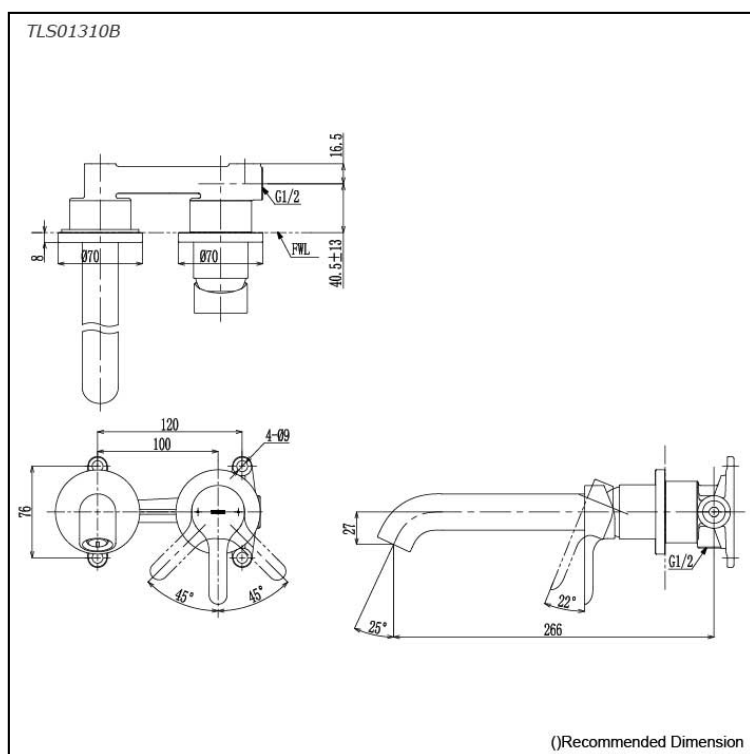

LB Series
 Wall-Mount Single Lever Lavatory Faucet
 (Long Spout) (w/o Pop-up Waste)

Features

- Embrace the elegance of minimalist design, where geometric shapes intertwine with organic curves, creating a harmonious fusion that captivates the eye.
- High corrosion resistance plating.
- TOTO original cartridge for smooth control

Specifications

Finish: Chrome
 Material: Brass
 Water Pressure: 0.05MPa~1.0MPa

Parts description

- **TLS01310B**
 Wall-Mount Single Lever Lavatory Faucet
 (Long Spout) w/o waste fitting

Flow Rate

TLS01310B