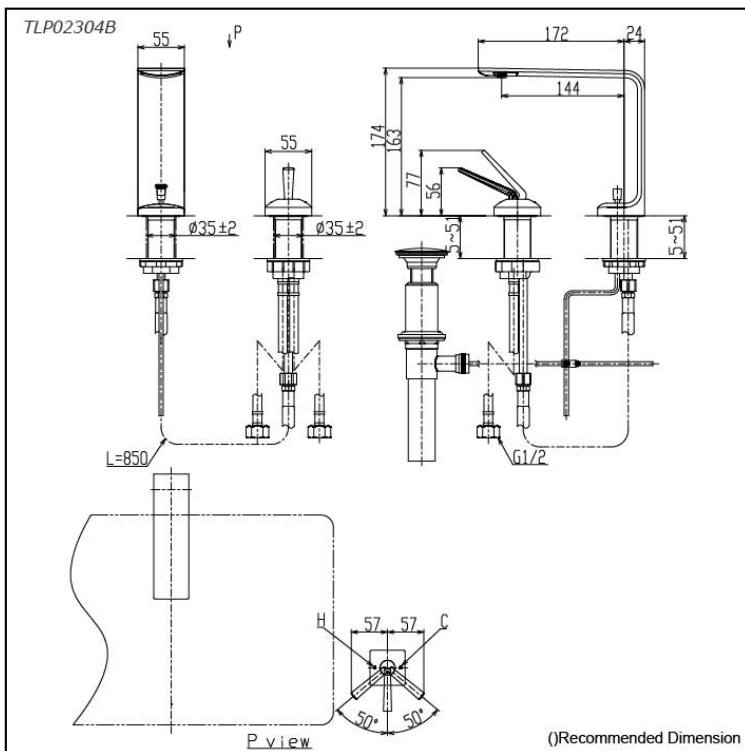

## Features

- Ultra-thin edges and a luminous, mirror surface create a delicate contrast, showcasing advanced design. Engineered to complement sharp-edged basins, these faucets bring a modern, sophisticated edge to your bathroom.
- Long-lasting Comfort: COMFORT GLIDE for Smooth Operation with TOTO's Original Cartridge.
- Effortless Installation and Use - Simplify Your Experience.
- PVD finishes offer beauty and strength, enriching your bathroom with vibrant color.

## Specifications

Material: Stainless Steel

Water Pressure: 0.05MPa~1.0MPa

## Parts description

- **TLP02304B**  
Single Lever Lavatory Faucet (Semi-tall Vessel) (w/ Pop-up Waste)

# Flow Rate

TLP02304B