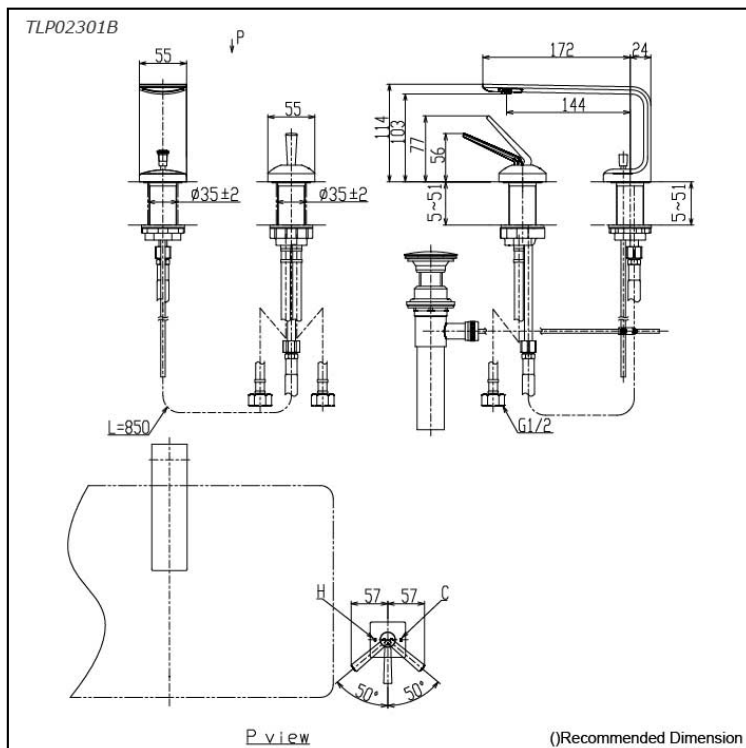

ZL Series
Single Lever Lavatory Faucet
(w/ Pop-up Waste)

Features

- Ultra-thin edges and a luminous, mirror surface create a delicate contrast, showcasing advanced design. Engineered to complement sharp-edged basins, these faucets bring a modern, sophisticated edge to your bathroom.
- Long-lasting Comfort: COMFORT GLIDE for Smooth Operation with TOTO's Original Cartridge.
- Effortless Installation and Use - Simplify Your Experience.
- PVD finishes offer beauty and strength, enriching your bathroom with vibrant color.

Specifications

Material: Stainless Steel

Water Pressure: 0.05MPa~1.0MPa

Parts description

- **TLP02301B**
Single Lever Lavatory Faucet (w/ Pop-up Waste)

Flow Rate

TLP02301B