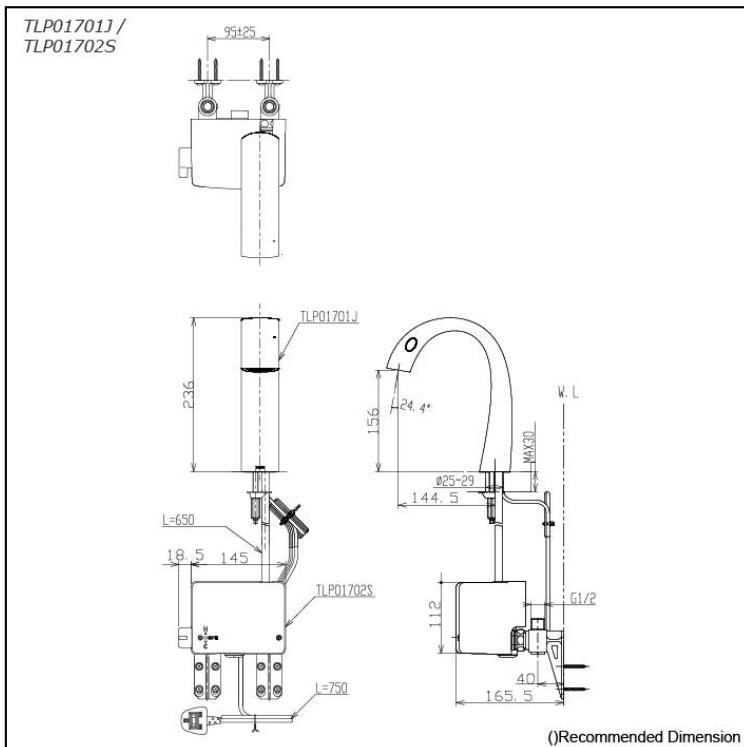

Specifications

Material: Brass
Water Usage: 3.0L/min
Water Pressure: 0.05MPa~1.0MPa

Parts description

- **TLP01701J**
Auto Faucet (Spout Only)
- **TLP01702S**
AC100v~240v Operated Controller Plug - (Type-G)

Colors

TLP01701J #BN (Brushed Nickel)

Flow Rate

TLP01701J /
TLP01702S