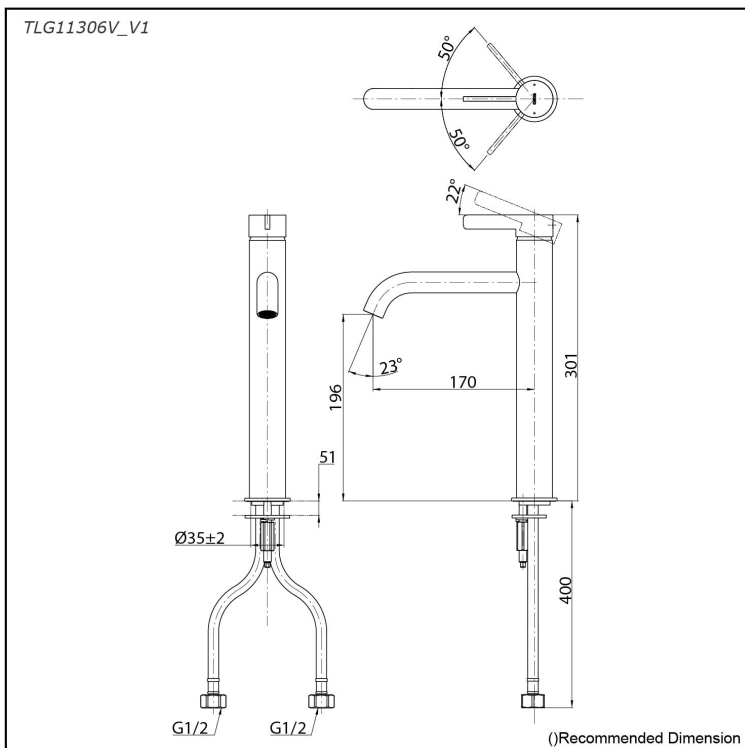

Specifications

Material: Brass
Water Pressure: 0.05MPa~1.0MPa

Parts description

- **TLG11306V_V1**
Single Lever Lavatory Faucet
(w/o Pop-up Waste)

reddot winner 2020

Flow Rate

TLG11306V_V1