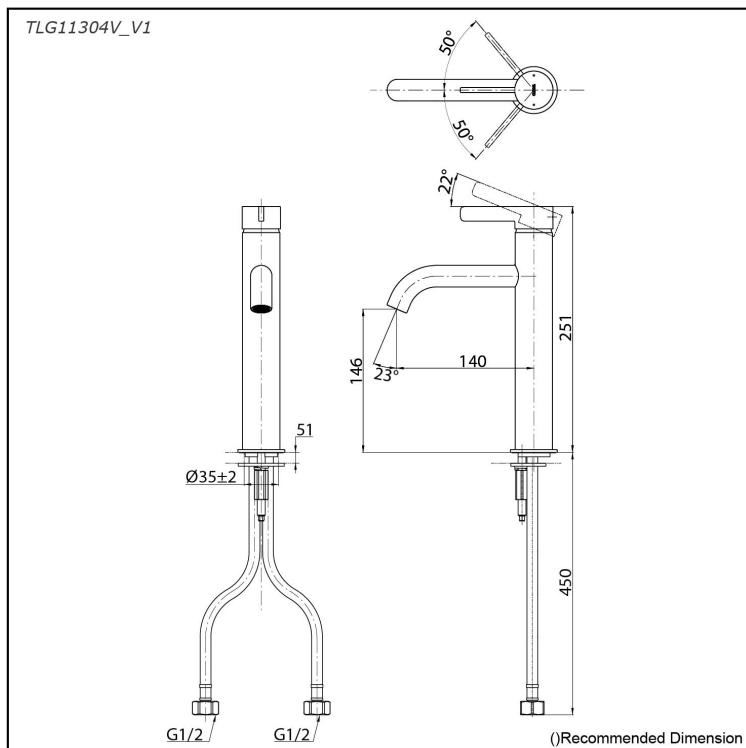

GF Series
Single Lever Lavatory Faucet
(Semi-tall Vessel) (w/o Pop-up Waste)

Features

- Versatile elegance, crafted with precision. Modern classic collection balances minimalist design with fine, rounded details, creating unique personality. Long handle emphasizes slimness and stability, making it seamless to any aesthetic.
- Long-lasting Comfort: COMFORT GLIDE for Smooth Operation with TOTO's Original Cartridge.

Specifications

Material: Brass
Water Pressure: 0.05MPa~1.0MPa

Parts description

- **TLG11304V_V1**
Single Lever Lavatory Faucet
(w/o Pop-up Waste)

reddot winner 2020

Flow Rate

TLG11304V_V1