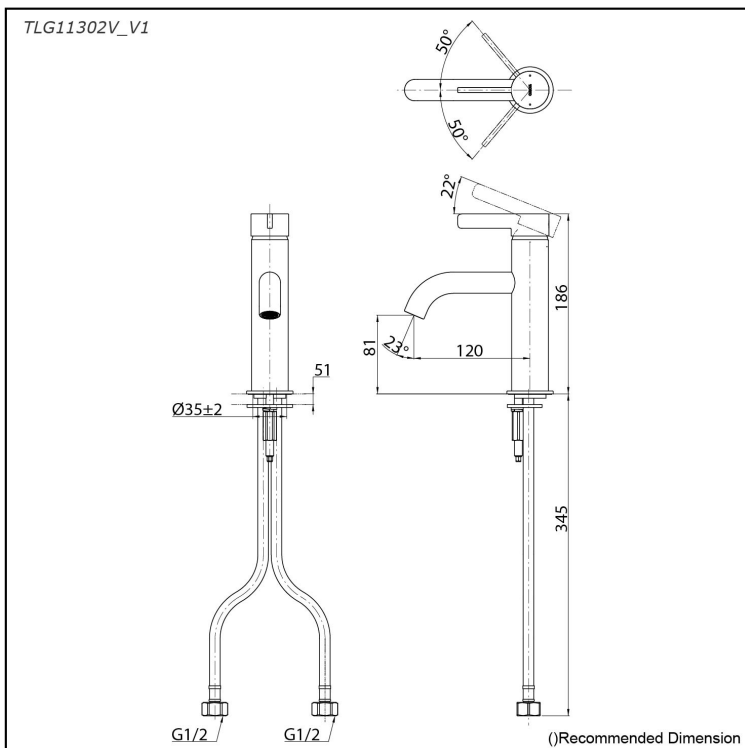

GF Series
Single Lever Lavatory Faucet
(w/o Pop-up Waste)

Features

- Versatile elegance, crafted with precision. Modern classic collection balances minimalist design with fine, rounded details, creating unique personality. Long handle emphasizes slimness and stability, making it seamless to any aesthetic.
- Long-lasting Comfort: COMFORT GLIDE for Smooth Operation with TOTO's Original Cartridge.

Specifications

Material: Brass
Water Pressure: 0.05MPa~1.0MPa

Parts description

- **TLG11302V_V1**
Single Lever Lavatory Faucet
(w/o Pop-up Waste)

reddot winner 2020

Flow Rate

TLG11302V_V1