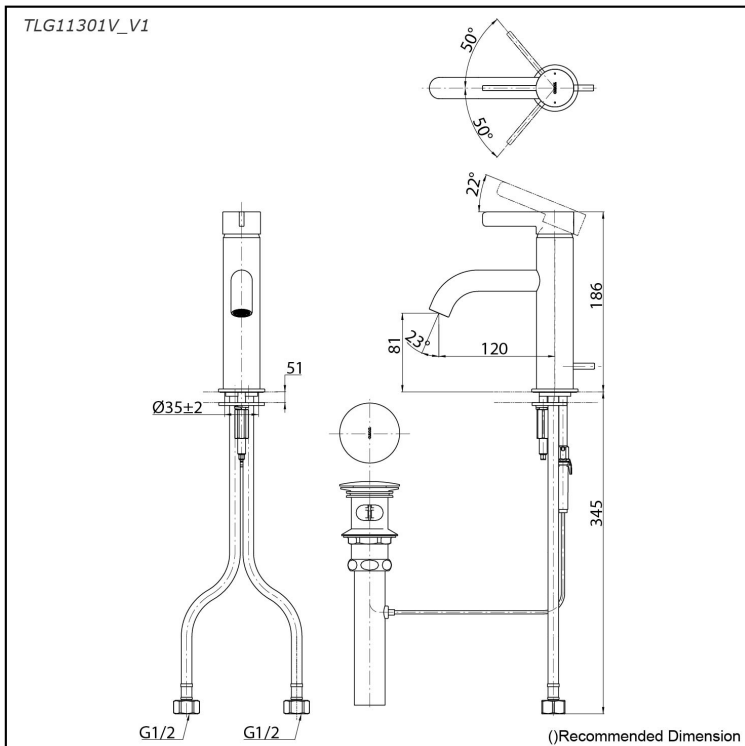

GF Series
Single Lever Lavatory Faucet
(w/ Pop-up Waste)

Features

- Versatile elegance, crafted with precision. Modern classic collection balances minimalist design with fine, rounded details, creating unique personality. Long handle emphasizes slimness and stability, making it seamless to any aesthetic.
- Long-lasting Comfort: COMFORT GLIDE for Smooth Operation with TOTO's Original Cartridge.

Specifications

Material: Brass
Water Pressure: 0.05MPa~1.0MPa

Parts description

- **TLG11301V_V1**
Single Lever Lavatory Faucet
(w/ Pop-up Waste)

reddot winner 2020

Flow Rate

TLG11301V_V1