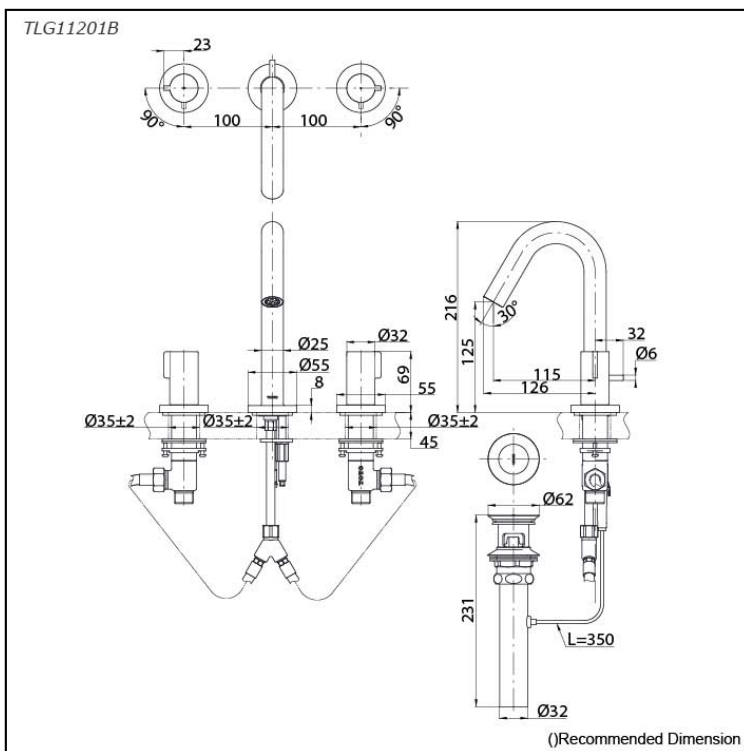

*GF Series
2 Handle Lavatory Faucet
(3-Holes) (w/ Pop-up Waste)*

Features

- Versatile elegance, crafted with precision. Modern classic collection balances minimalist design with fine, rounded details, creating unique personality. Long handle emphasizes slimness and stability, making it seamless to any aesthetic.

Specifications

Material: Brass

Water Pressure: 0.05MPa~1.0MPa

Parts description

- **TLG11201B**
2 Handle Lavatory Faucet (3-Holes)
(w/ Pop-up Waste)

Flow Rate

TLG11201B