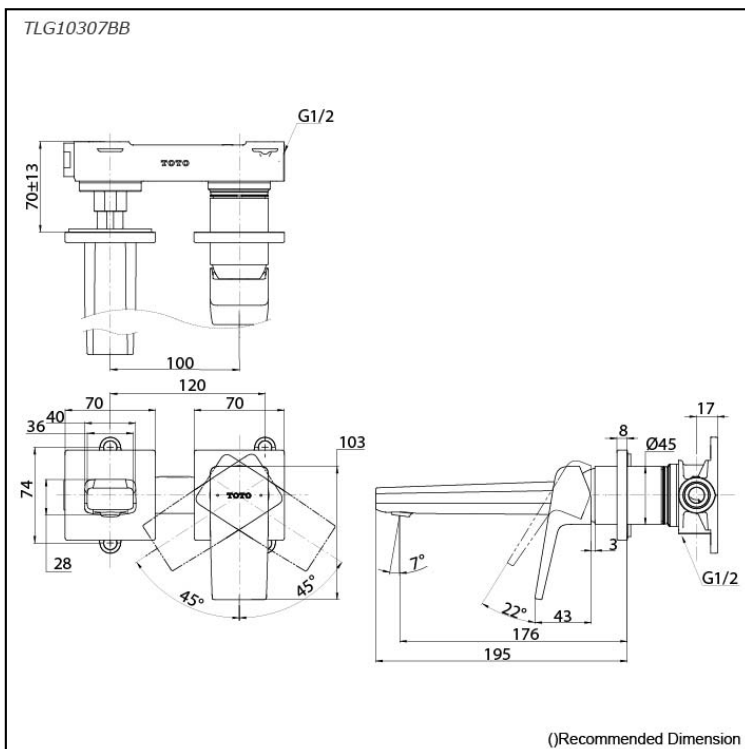

GB Series
 Wall-Mount Single Lever Lavatory Faucet
 (Short Spout) (w/o Pop-up Waste)

Features

- Bring tranquility to your bathroom with this modern collection. Its slim, square design and beveled edges add sophistication. Gentle edge lines, reminiscent of handcraft, bring personal warmth, making your space feel uniquely peaceful.
- Long-lasting Comfort: COMFORT GLIDE for Smooth Operation with TOTO's Original Cartridge.

Specifications

Material: Brass
 Water Pressure: 0.05MPa~1.0MPa

Parts description

- **TLG10307BB**
 Wall Mount Single Lever Lavatory Faucet
 (Short Spout) (w/o Waste Fittings)

Flow Rate