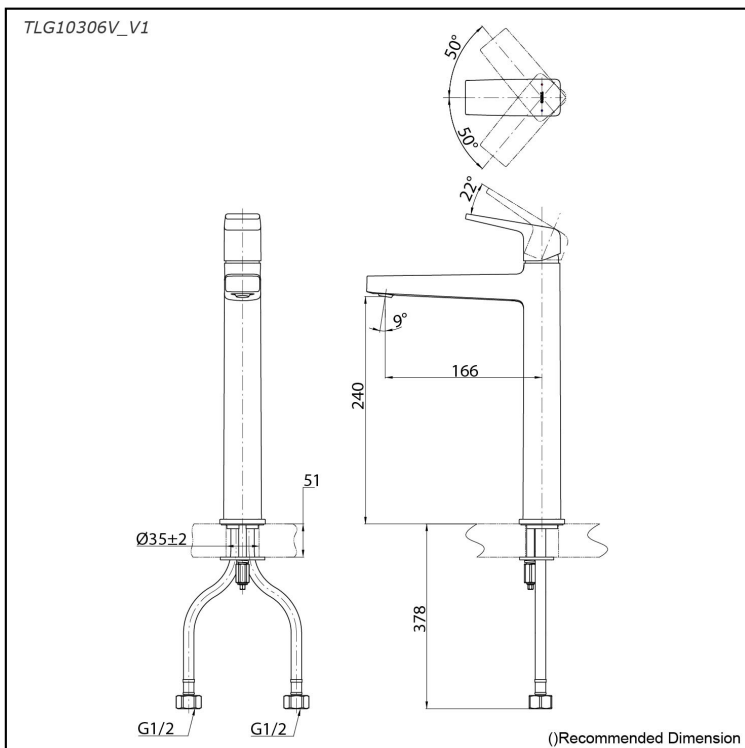

*GB Series
Single Lever Lavatory Faucet
(Tall Vessel) (w/o Pop-up Waste)*

Features

- Bring tranquility to your bathroom with this modern collection. Its slim, square design and beveled edges add sophistication. Gentle edge lines, reminiscent of handcraft, bring personal warmth, making your space feel uniquely peaceful.
- Long-lasting Comfort: COMFORT GLIDE for Smooth Operation with TOTO's Original Cartridge.

Specifications

Material: Brass
Water Pressure: 0.05MPa~1.0MPa

Parts description

- **TLG10306V_V1**
Single Lever Lavatory Faucet
(w/o Pop-up Waste)

reddot winner 2020

Flow Rate

TLG10306V_V1