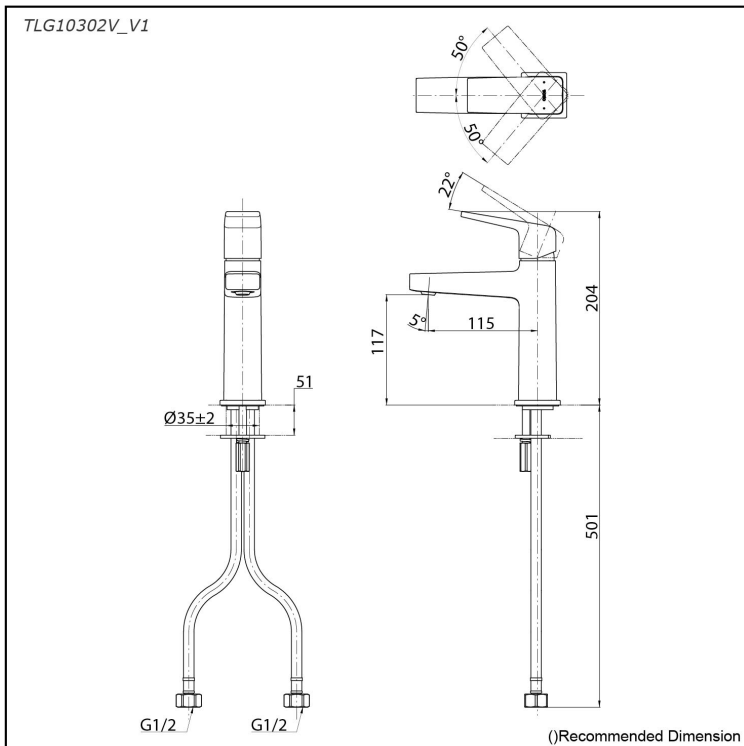

Specifications

Material: Brass
Water Pressure: 0.05MPa~1.0MPa

Parts description

- **TLG10302V_V1**
Single Lever Lavatory Faucet
(w/o Pop-up Waste)

reddot winner 2020

Flow Rate

TLG10302V_V1