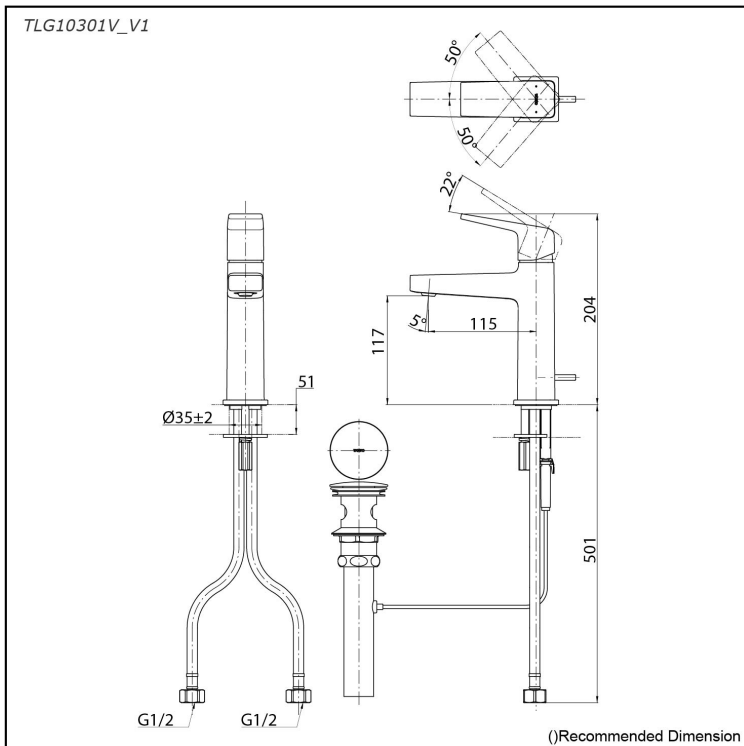

*GB Series
Single Lever Lavatory Faucet
(w/ Pop-up Waste)*

Features

- Bring tranquility to your bathroom with this modern collection. Its slim, square design and beveled edges add sophistication. Gentle edge lines, reminiscent of handcraft, bring personal warmth, making your space feel uniquely peaceful.
- Long-lasting Comfort: COMFORT GLIDE for Smooth Operation with TOTO's Original Cartridge.

Specifications

Material: Brass
Water Pressure: 0.05MPa~1.0MPa

Parts description

- **TLG10301V_V1**
Single Lever Lavatory Faucet
(w/ Pop-up Waste)

reddot winner 2020

Flow Rate

TLG10301V_V1