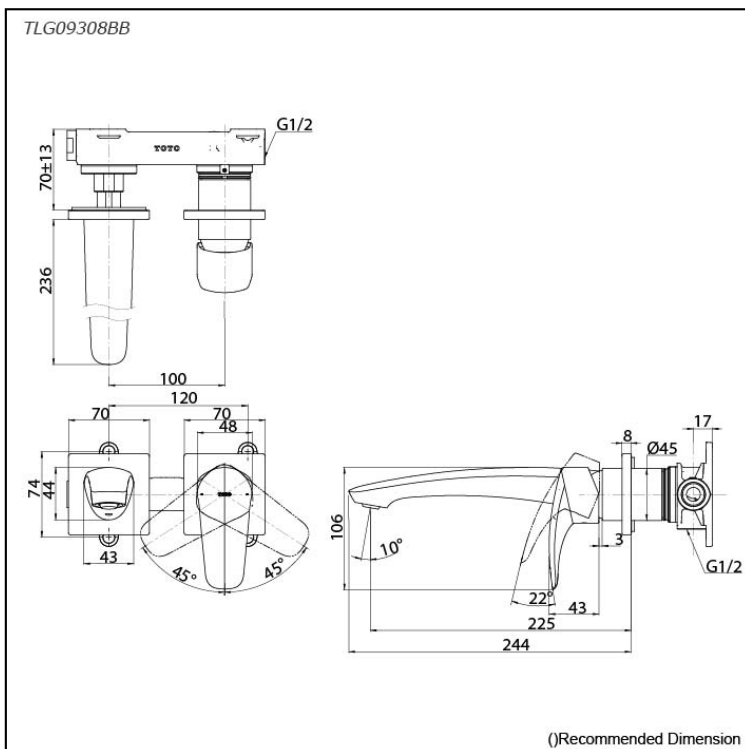

### Specifications

Material: Brass  
 Water Pressure: 0.05MPa~1.0MPa

### Parts description

- **TLG09308BB**  
 Wall Mount Single Lever Lavatory Faucet  
 (Long Spout) (w/o Waste Fittings)