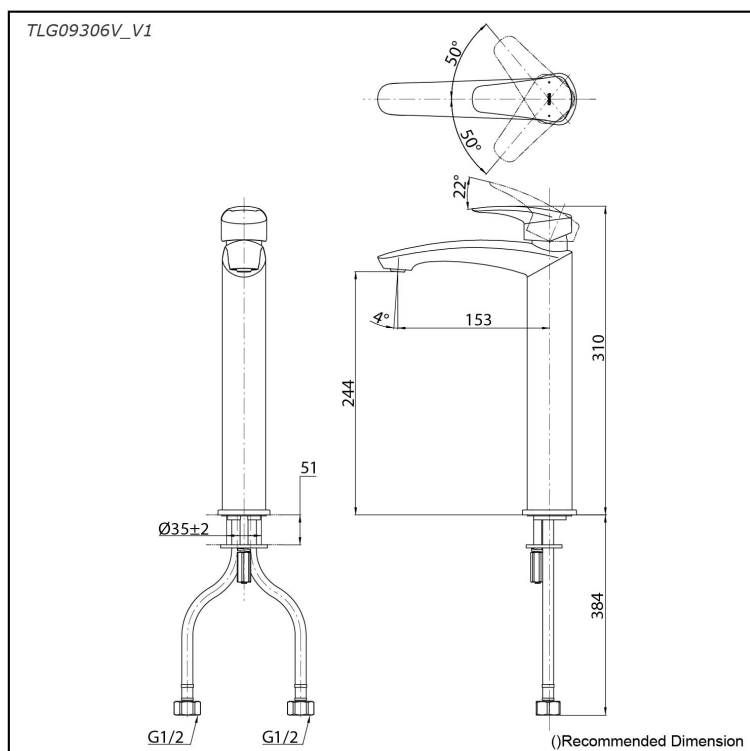

GM Series
Single Lever Lavatory Faucet
(Tall Vessel) (w/o Pop-up Waste)

Features

- Elevate your space with sacred elegance, transforming its ambiance. Inspired by the Torii Gate, this faucet's arched spout and columnar body represent a transition. Its versatile design, with highlighted edges, brings stately volume and a tranquil feel.
- Long-lasting Comfort: COMFORT GLIDE for Smooth Operation with TOTO's Original Cartridge.

Specifications

Material: Brass
Water Pressure: 0.05MPa~1.0MPa

Parts description

- **TLG09306V_V1**
Single Lever Lavatory Faucet
(w/o Pop-up Waste)

Flow Rate

TLG09306V_V1