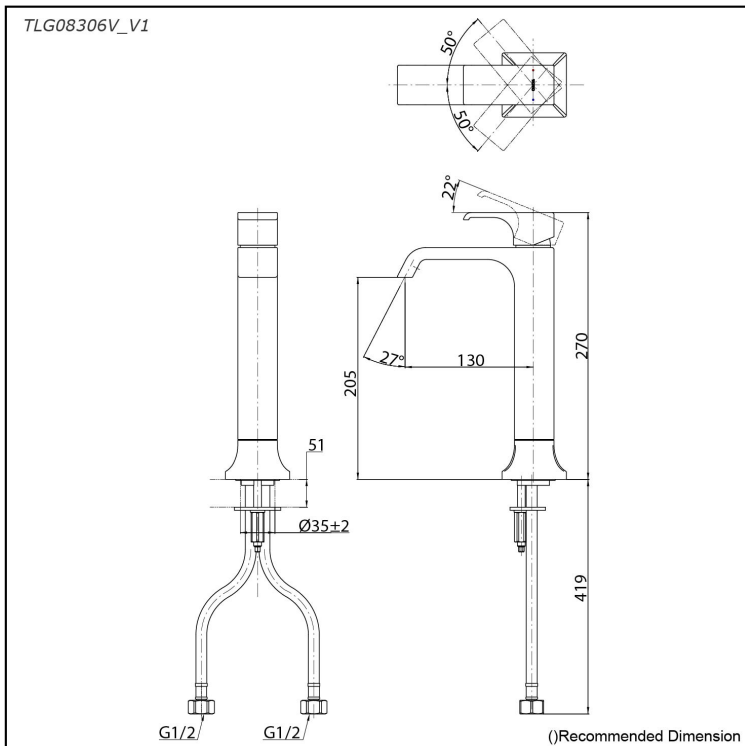

GC Series
Single Lever Lavatory Faucet
(Tall Vessel) (w/o Pop-up Waste)

Features

- Discover enduring beauty in crafted modern classic faucets. Inspired by architecture and the Bonsho bell's curves, designs blend stability with modern flair. Formal elements evoke timelessness.
- Long-lasting Comfort: COMFORT GLIDE for Smooth Operation with TOTO's Original Cartridge.

Specifications

Material: Brass

Water Pressure: 0.05MPa~1.0MPa

Parts description

- **TLG08306V_V1**
Single Lever Lavatory Faucet
(w/o Pop-up Waste)

reddot award 2019
winner

Flow Rate

TLG08306V_V1