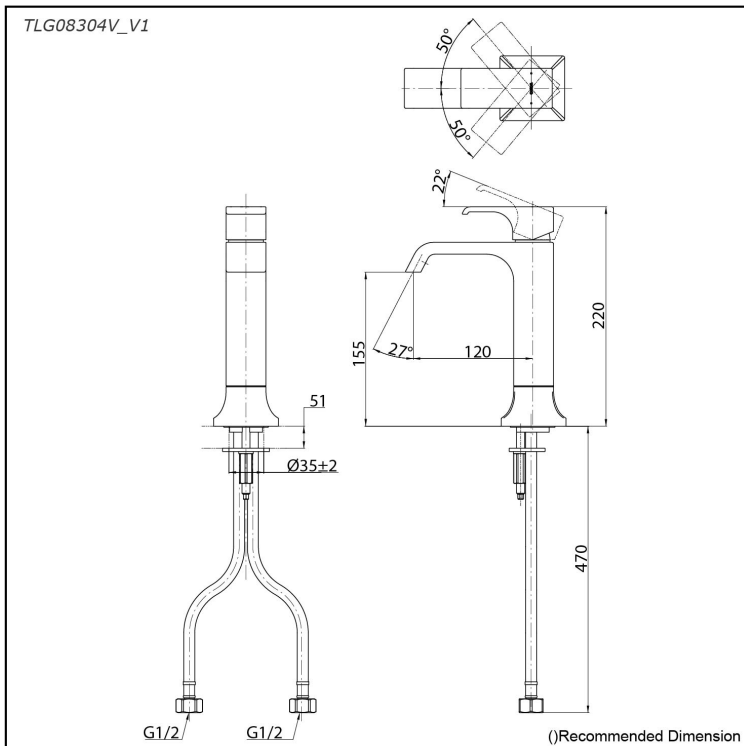

GC Series  
Single Lever Lavatory Faucet  
(Semi-tall Vessel) (w/o Pop-up Waste)

### Specifications

Material: Brass

Water Pressure: 0.05MPa~1.0MPa

### Parts description

- **TLG08304V\_V1**  
Single Lever Lavatory Faucet  
(w/o Pop-up Waste)

reddot award 2019  
winner