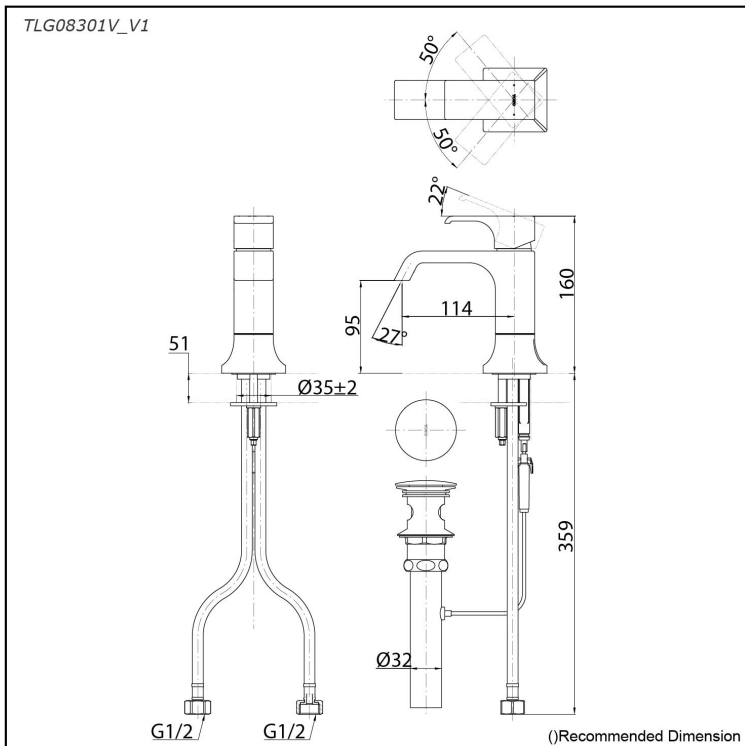

Specifications

Material: Brass

Water Pressure: 0.05MPa~1.0MPa

Parts description

- **TLG08301V_V1**
Single Lever Lavatory Faucet
(w/ Pop-up Waste)

reddot award 2019
winner

Flow Rate

TLG08301V_V1