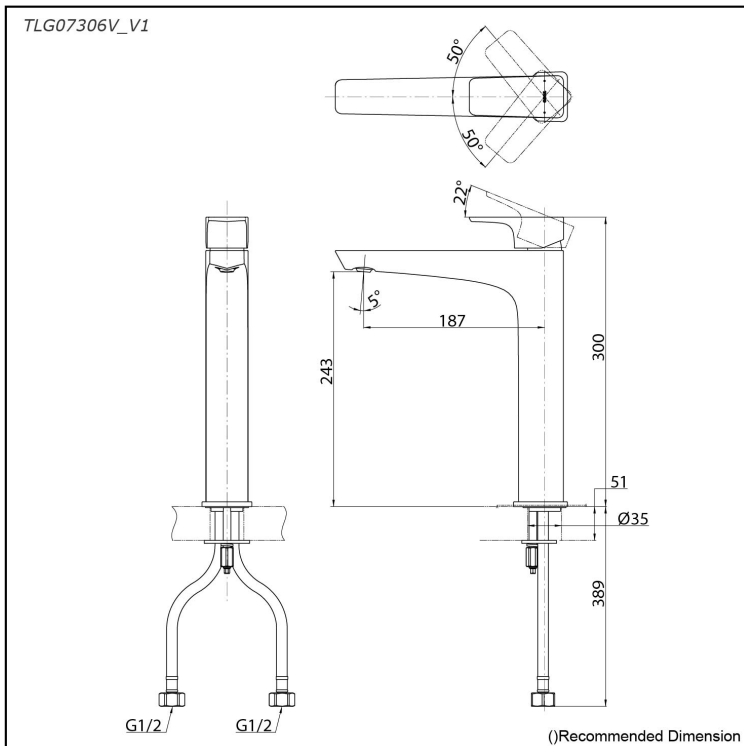

GE Series
Single Lever Lavatory Faucet
(Tall Vessel) (w/o Pop-up Waste)

Features

- GE's series redefines modern design. A V-shaped edge generates captivating multi-sided reflections, complemented by sleek, refined edges. The five-sided mirror reflection adds a contemporary touch, offering a unique visual experience.
- Long-lasting Comfort: COMFORT GLIDE for Smooth Operation with TOTO's Original Cartridge.

Specifications

Material: Brass
Water Pressure: 0.05MPa~1.0MPa

Parts description

- **TLG07306V_V1**
Single Lever Lavatory Faucet
(w/o Pop-up Waste)

reddot award 2019
winner

Flow Rate

TLG07306V_V1