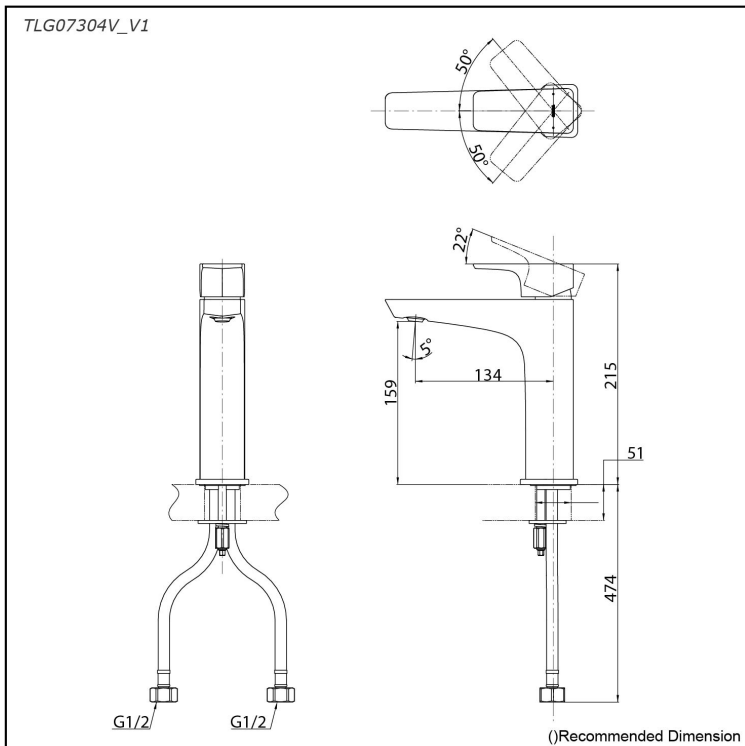

GE Series
Single Lever Lavatory Faucet
(Semi-tall Vessel) (w/o Pop-up Waste)

Features

- GE's series redefines modern design. A V-shaped edge generates captivating multi-sided reflections, complemented by sleek, refined edges. The five-sided mirror reflection adds a contemporary touch, offering a unique visual experience.
- Long-lasting Comfort: COMFORT GLIDE for Smooth Operation with TOTO's Original Cartridge.

Specifications

Material: Brass
Water Pressure: 0.05MPa~1.0MPa

Parts description

- **TLG07304V_V1**
Single Lever Lavatory Faucet
(w/o Pop-up Waste)

reddot award 2019
winner

Flow Rate

TLG07304V_V1