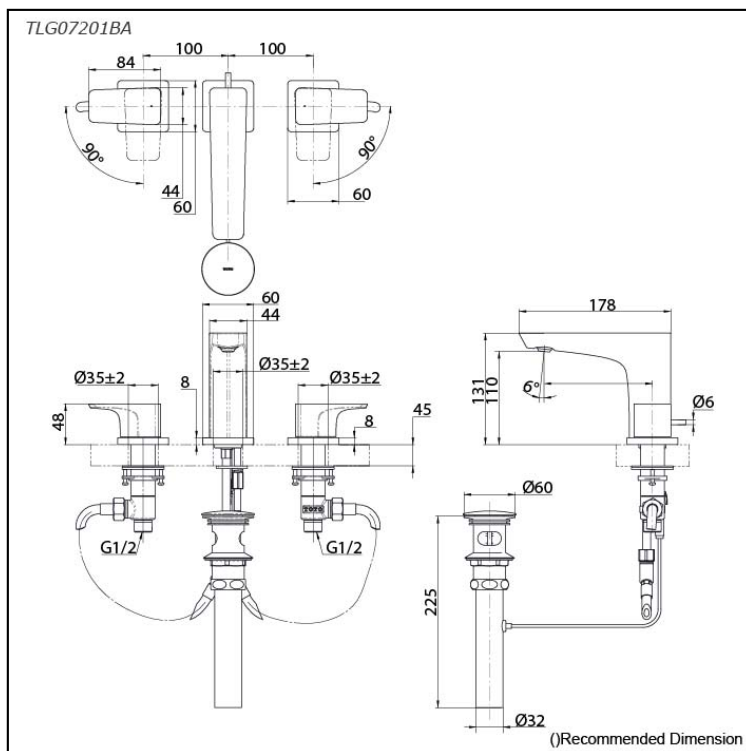

GE Series  
2 Handle Lavatory Faucet  
(3-Holes) (w/ Pop-up Waste)

### Specifications

Material: Brass  
Water Pressure: 0.05MPa~1.0MPa

### Parts description

- **TLG07201BA**  
2 Handle Lavatory Faucet (3-Holes)  
(w/ Pop-up Waste)

### Flow Rate