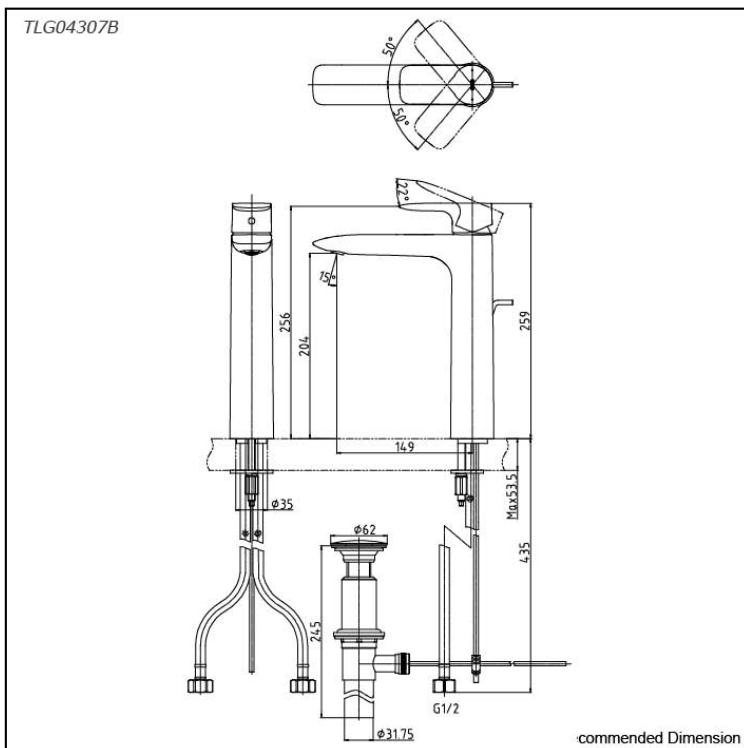

GA Series
Single Lever Lavatory Faucet
(Tall Vessel) (w/ Pop-up Waste)

Features

- Refined elegance, versatile design. Experience the perfect balance of curves and edges in this faucet series. Simple yet sophisticated, its design complements a wide range of interiors, bringing a unique ambiance to any space.
- Long-lasting Comfort: COMFORT GLIDE for Smooth Operation with TOTO's Original Cartridge.

Specifications

Material: Brass
Water Pressure: 0.05MPa~1.0MPa

Parts description

- **TLG04307B**
Single Lever Lavatory Faucet (Tall Vessel) (w/ Pop-up Waste)

reddot award 2018
winner

Flow Rate

TLG04307B