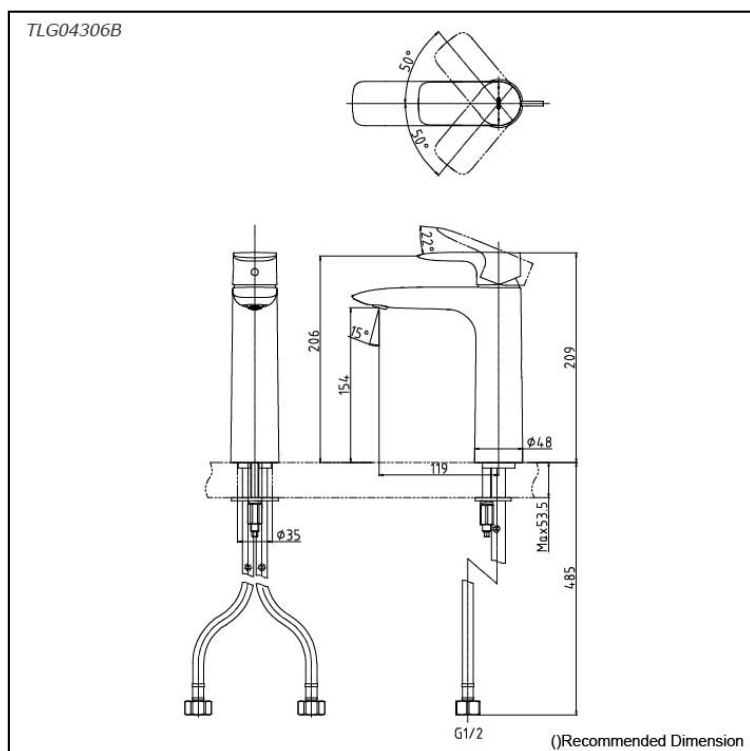

### Specifications

Material: Brass  
Water Pressure: 0.05MPa~1.0MPa

### Parts description

- **TLG04306B**  
Single Lever Lavatory Faucet (Semi-tall Vessel) (w/o Pop-up Waste)

reddot award 2018  
winner

### Flow Rate

TLG04306B