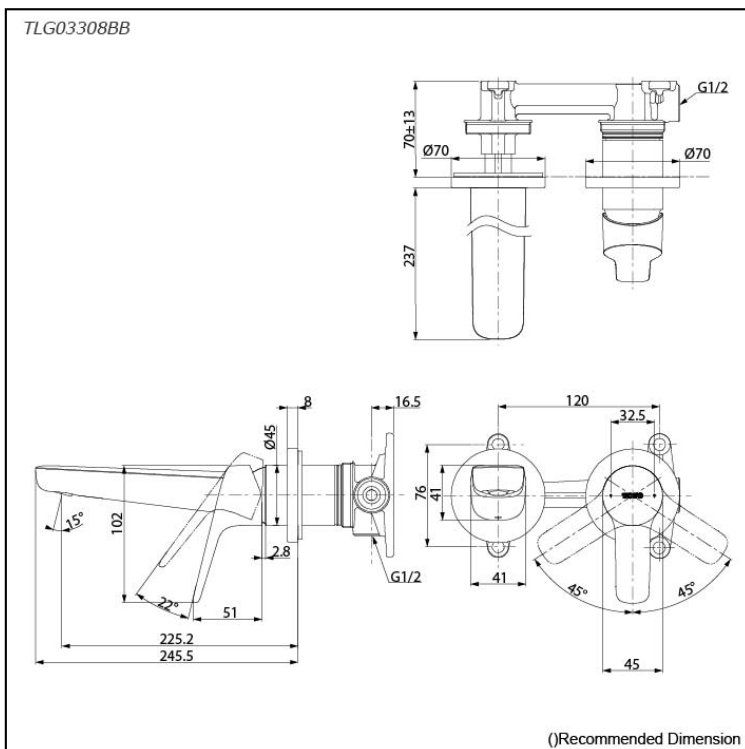

GS Series
 Wall-Mount Single Lever Lavatory Faucet
 (Long Spout) (w/o Pop-up Waste)

Features

- Simple sophistication for everyday living. Soft curves and classic shapes define this design, offering a gentle aesthetic and smart proportions. Back-to-basics inspiration brings a refreshed feel to your daily life.
- Long-lasting Comfort: COMFORT GLIDE for Smooth Operation with TOTO's Original Cartridge.

Specifications

Material: Brass
 Water Pressure: 0.05MPa~1.0MPa

Parts description

- **TLG03308BB**
 Wall-Mount Single Lever Lavatory Faucet
 (Long Spout) w/o waste fitting

Flow Rate