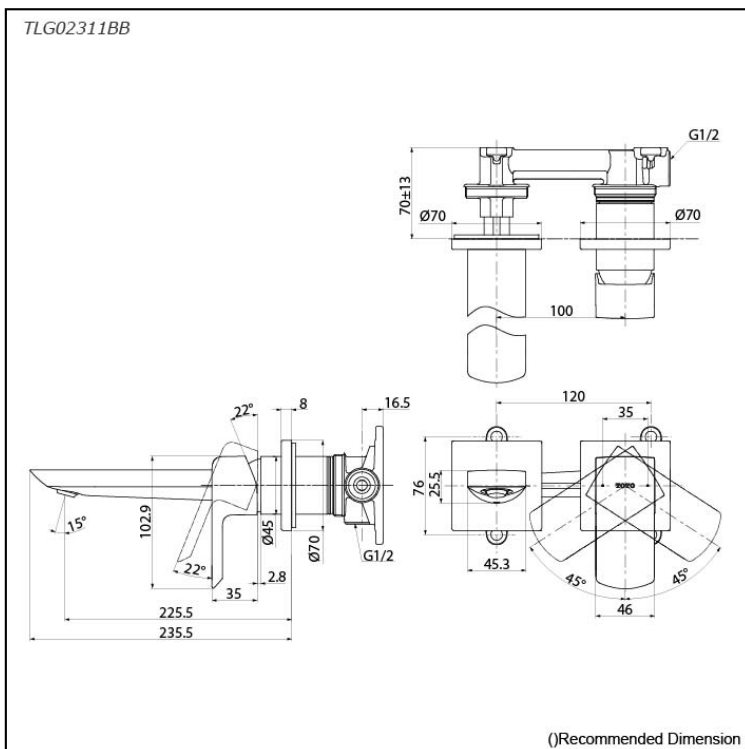

GR Series
 Wall-Mount Single Lever Lavatory Faucet
 (Long Spout) (w/o Pop-up Waste)

Features

- Make a regal statement in your space. This premium faucet series, blending sharp edges and gentle curves, offers striking sculptural beauty. Its strong lines, designed to create stability and make a statement, exude a regal presence.
- Long-lasting Comfort: COMFORT GLIDE for Smooth Operation with TOTO's Original Cartridge.

Specifications

Material: Brass
 Water Pressure: 0.05MPa~1.0MPa

Parts description

- **TLG02311BB**
 Wall-Mounted Single Lever Lavatory Faucet (Long Spout) w/o waste fitting

Flow Rate